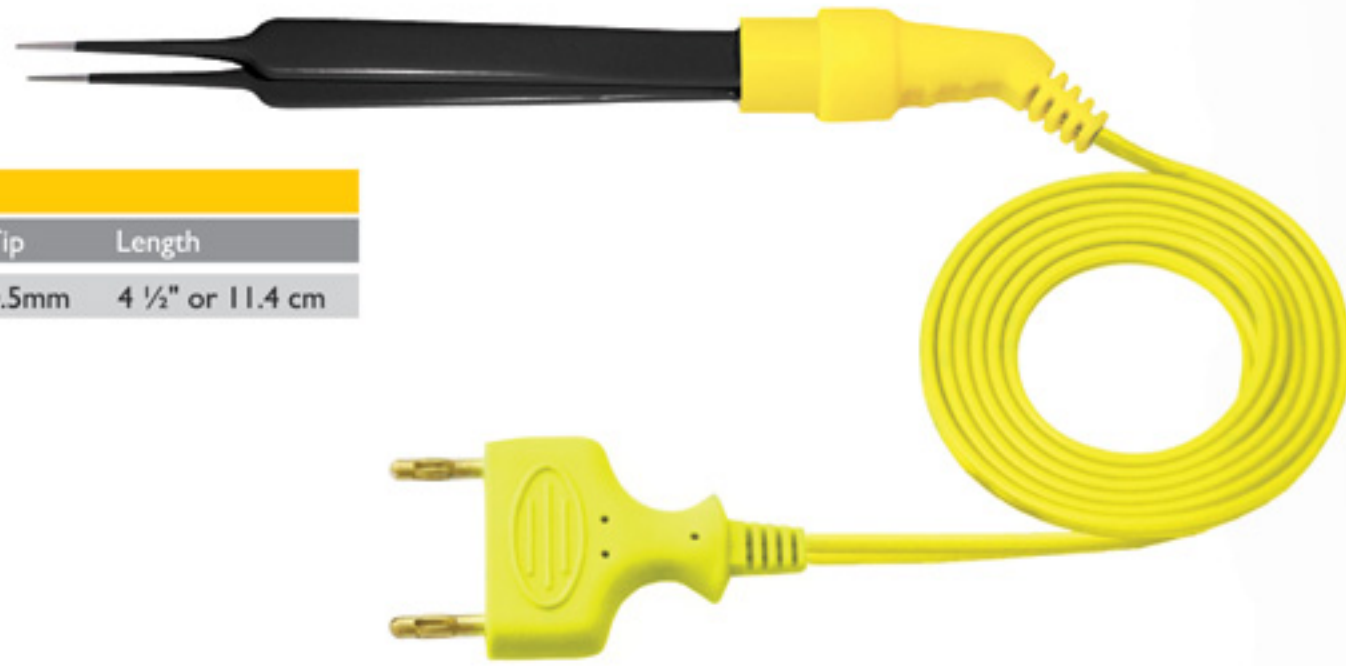

NON STICK BIPOLAR FORCEPS

Jeweler No.4

With Cable		Without Cable	
Code	Code	Tip	Length
100-075-11050NS	100-074-11050NS	0.5mm	4 ½" or 11.4 cm

Jeweler No.5

With Cable		Without Cable	
Code	Code	Tip	Length
100-085-11050NS	100-084-11050NS	0.5mm	4 ½" or 11.4 cm