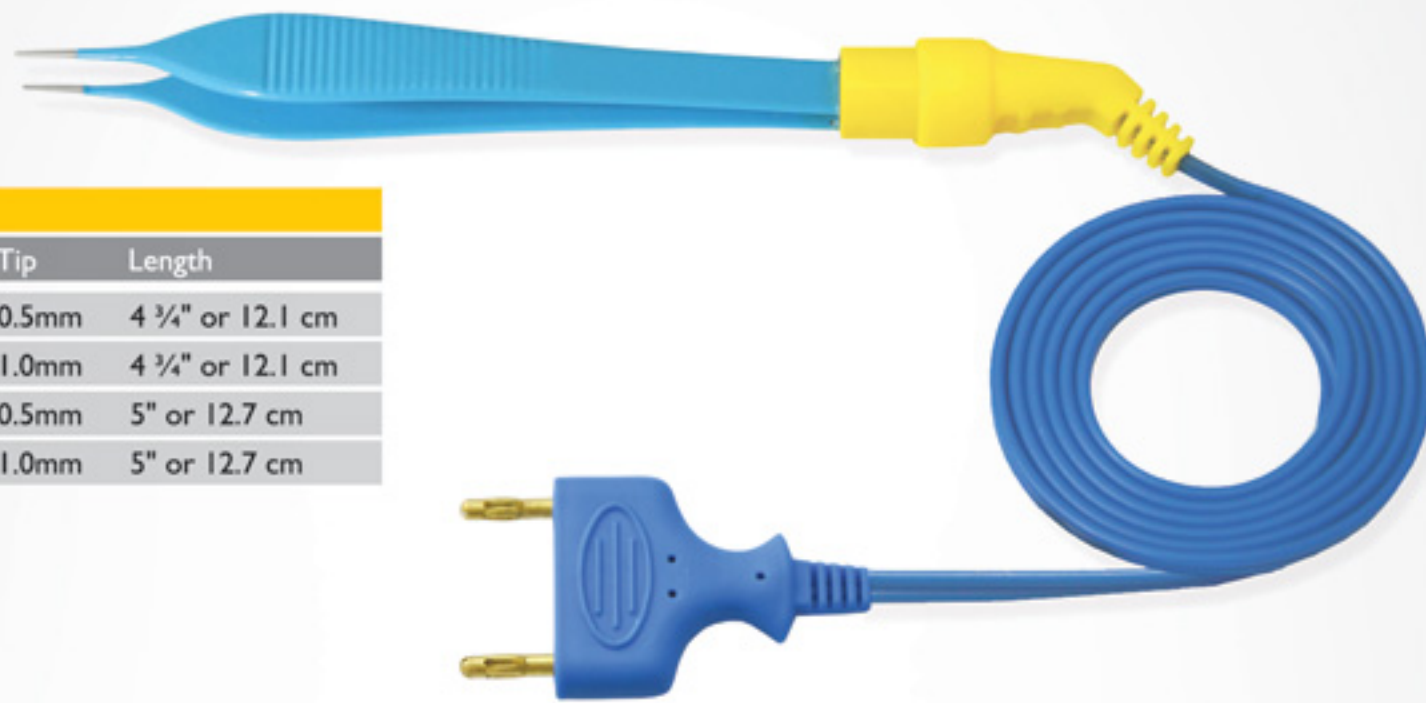

STANDARD BIPOLAR FORCEPS

Adson

With Cable		Without Cable	
Code	Code	Tip	Length
100-105-12050	100-104-12050	0.5mm	4 ¼" or 12.1 cm
100-105-12100	100-104-12100	1.0mm	4 ¼" or 12.1 cm
100-115-13050	100-114-13050	0.5mm	5" or 12.7 cm
100-115-13100	100-114-13100	1.0mm	5" or 12.7 cm