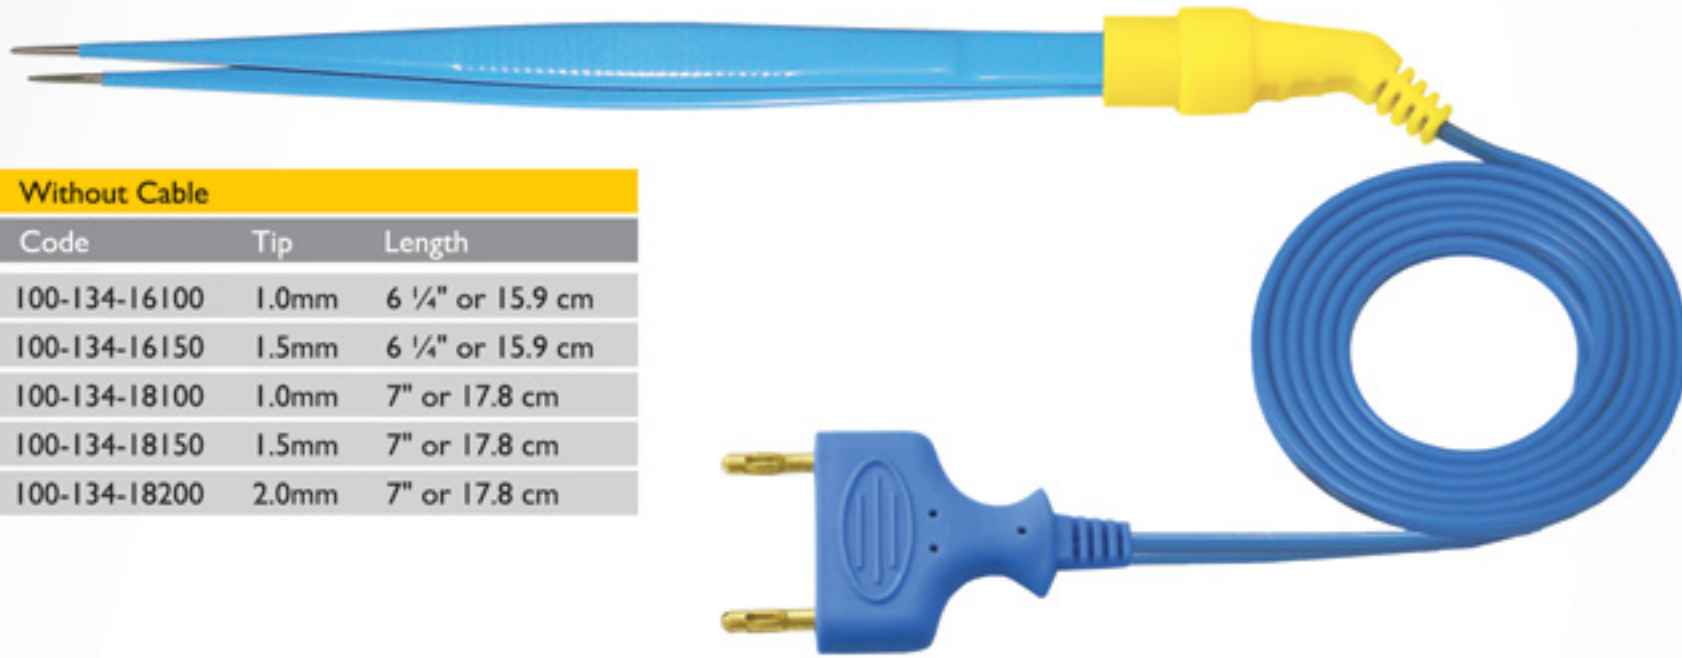

Cushing

With Cable		Without Cable	
Code	Code	Tip	Length
100-135-16100	100-134-16100	1.0mm	6 ¼" or 15.9 cm
100-135-16150	100-134-16150	1.5mm	6 ¼" or 15.9 cm
100-135-18100	100-134-18100	1.0mm	7" or 17.8 cm
100-135-18150	100-134-18150	1.5mm	7" or 17.8 cm
100-135-18200	100-134-18200	2.0mm	7" or 17.8 cm