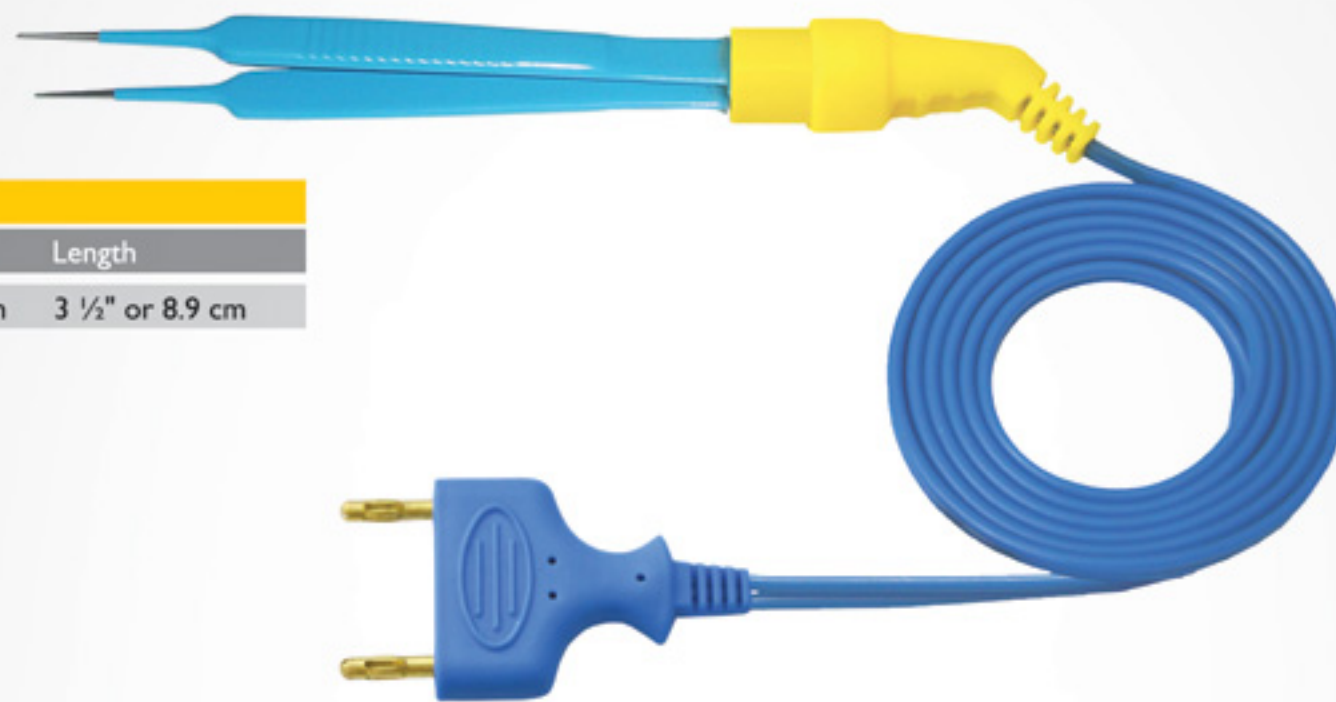

STANDARD BIPOLAR FORCEPS

McPherson, Straight

With Cable		Without Cable	
Code	Code	Tip	Length
100-005-09050	100-004-09050	0.5mm	3 1/2" or 8.9 cm