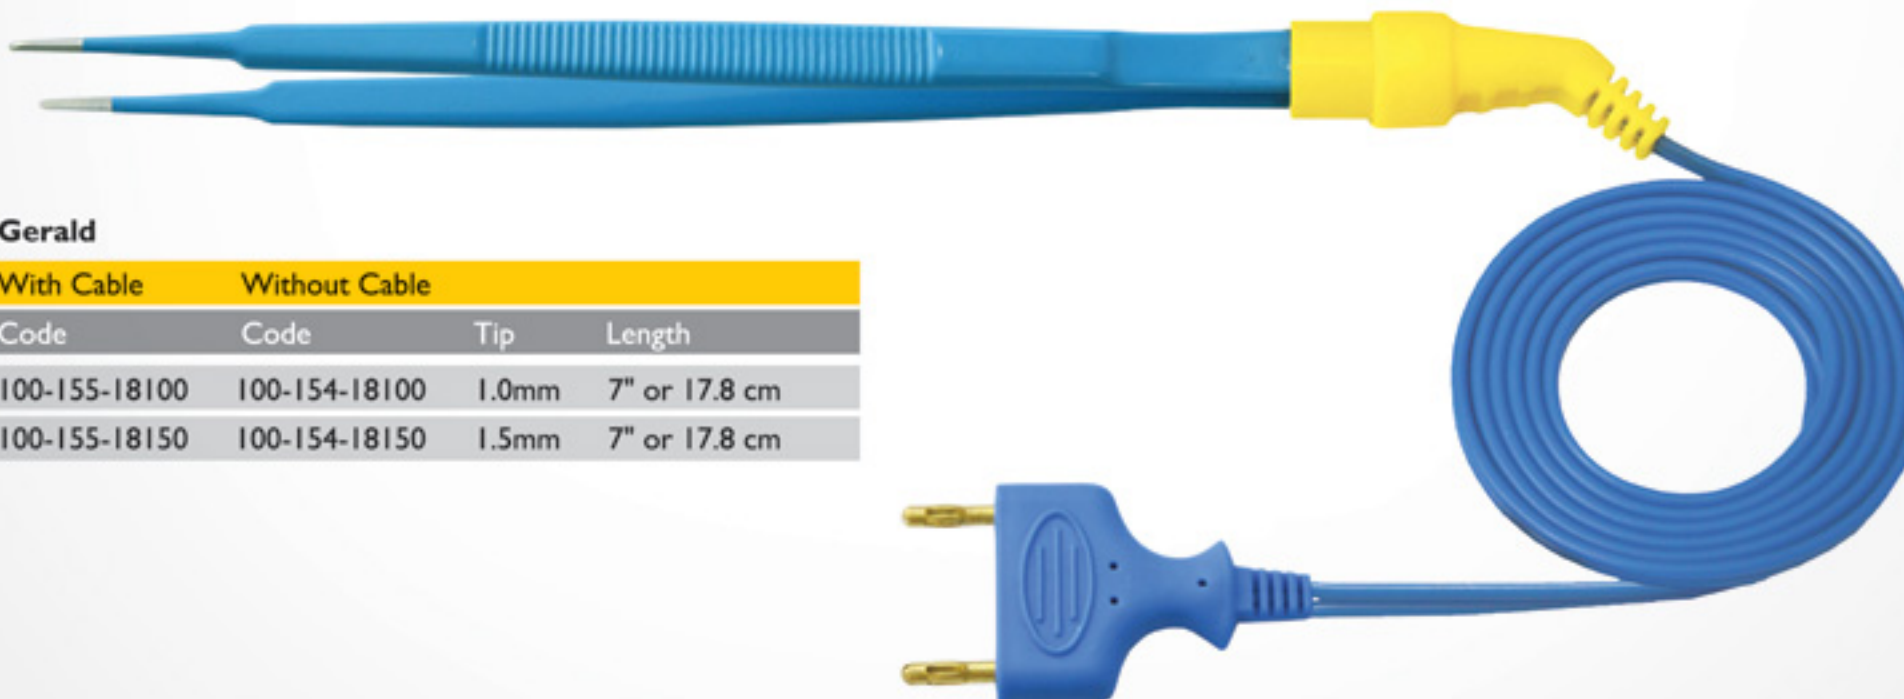

Gerald

With Cable		Without Cable	
Code	Code	Tip	Length
100-155-18100	100-154-18100	1.0mm	7" or 17.8 cm
100-155-18150	100-154-18150	1.5mm	7" or 17.8 cm