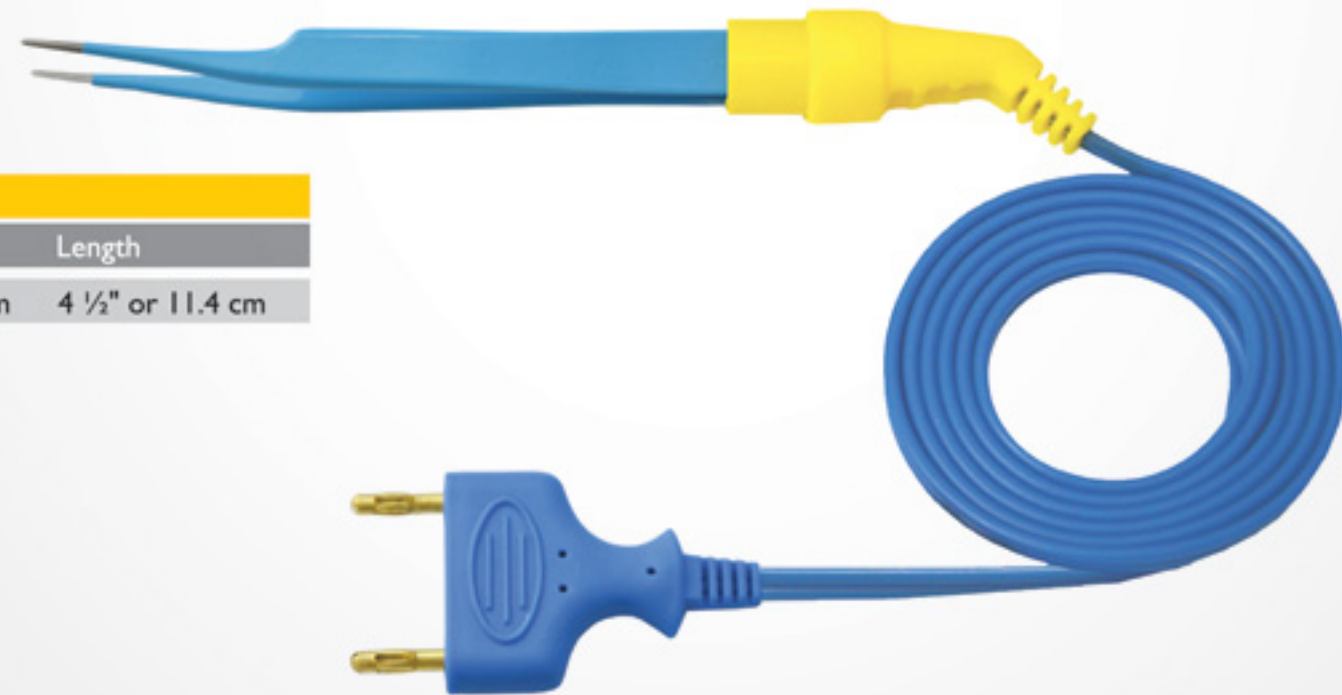

Jeweler No.7

With Cable		Without Cable	
Code	Code	Tip	Length
100-095-11050	100-094-11050	0.5mm	4 ½" or 11.4 cm