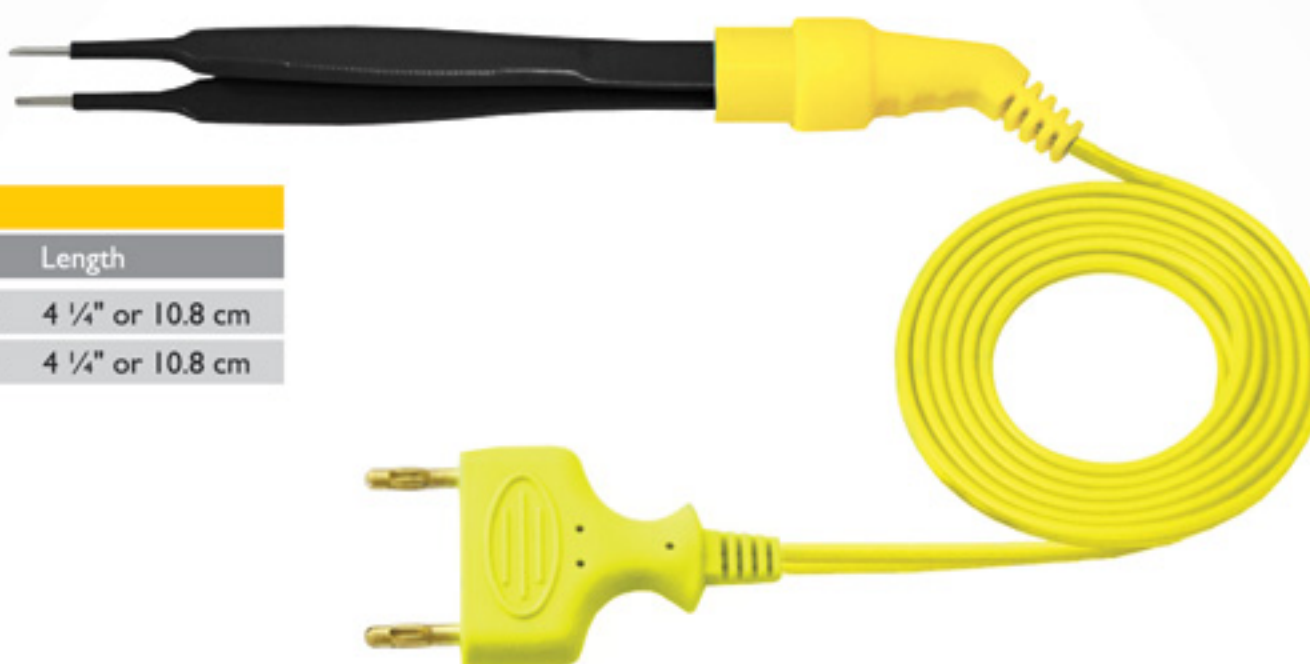

Iris, Straight

With Cable		Without Cable	
Code	Code	Tip	Length
100-045-111050NS	100-044-111050NS	0.5mm	4 1/4" or 10.8 cm
100-045-111100NS	100-044-111100NS	1.0mm	4 1/4" or 10.8 cm