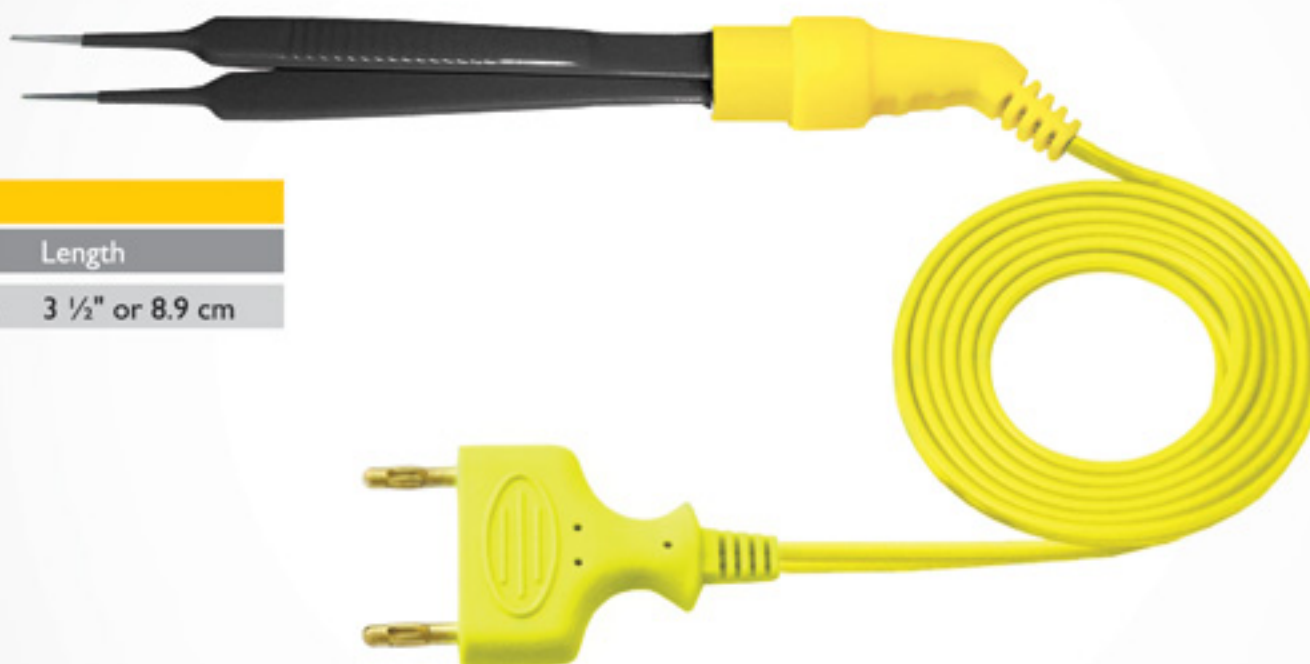

McPherson, Straight

With Cable		Without Cable	
Code	Code	Tip	Length
100-005-09050NS	100-004-09050NS	0.5mm	3 1/2" or 8.9 cm