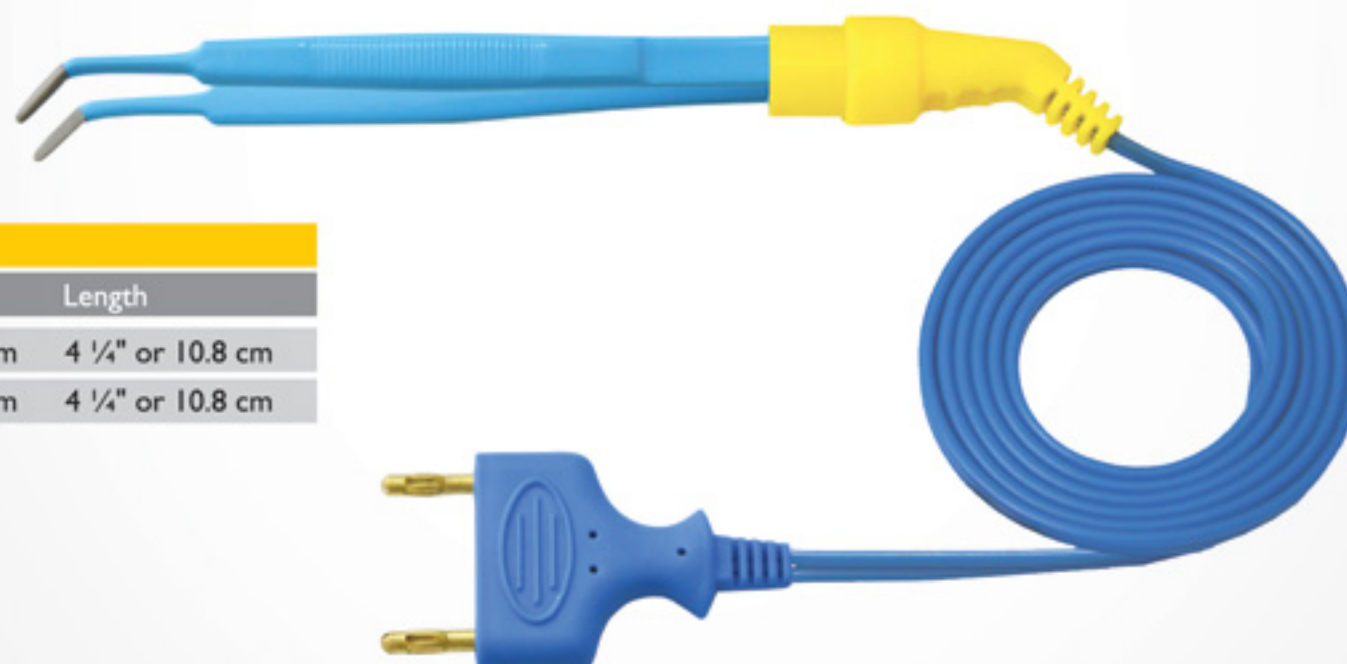

Iris, Curved

With Cable		Without Cable	
Code	Code	Tip	Length
100-055-11050	100-054-11050	0.5mm	4 1/4" or 10.8 cm
100-055-11100	100-054-11100	1.0mm	4 1/4" or 10.8 cm