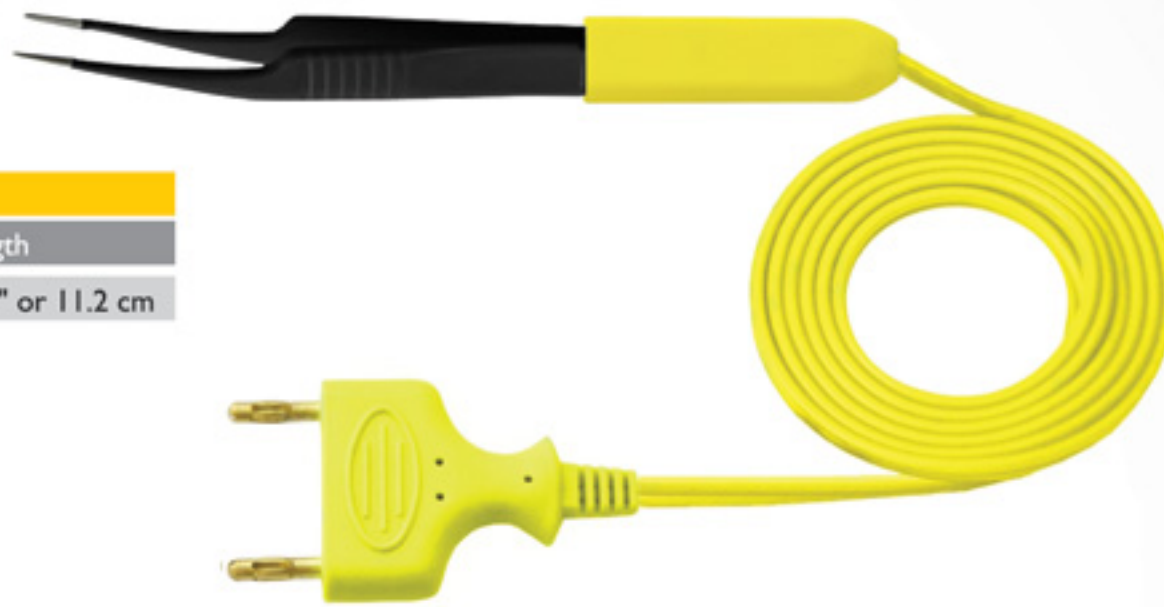

NON STICK BIPOLAR FORCEPS

McPherson, Straight

With Cable		Without Cable	
Code	Code	Tip	Length
110-005-10050NS	110-004-10050NS	0.5mm	4" or 10.2 cm

McPherson, Curved

With Cable		Without Cable	
Code	Code	Tip	Length
110-015-10050NS	110-014-10050NS	0.5mm	4" or 10.2 cm

Jeweler No.5, Straight

With Cable		Without Cable	
Code	Code	Tip	Length
110-025-11050NS	110-024-11050NS	0.5mm	4 1/2" or 11.4 cm

Jeweler No.5, Curved

With Cable		Without Cable	
Code	Code	Tip	Length
110-035-11050NS	110-034-11050NS	0.5mm	4 1/2" or 11.4 cm

NON STICK BIPOLAR FORCEPS

Jeweler No.7, Straight

With Cable		Without Cable	
Code	Code	Tip	Length
110-045-11050NS	110-044-11050NS	0.5mm	4 ½" or 11.2 cm

Adson

With Cable		Without Cable	
Code	Code	Tip	Length
110-055-13050NS	110-054-13050NS	0.5mm	4 ¾" or 12.1 cm
110-055-13100NS	110-054-13100NS	1.0mm	4 ¾" or 12.1 cm