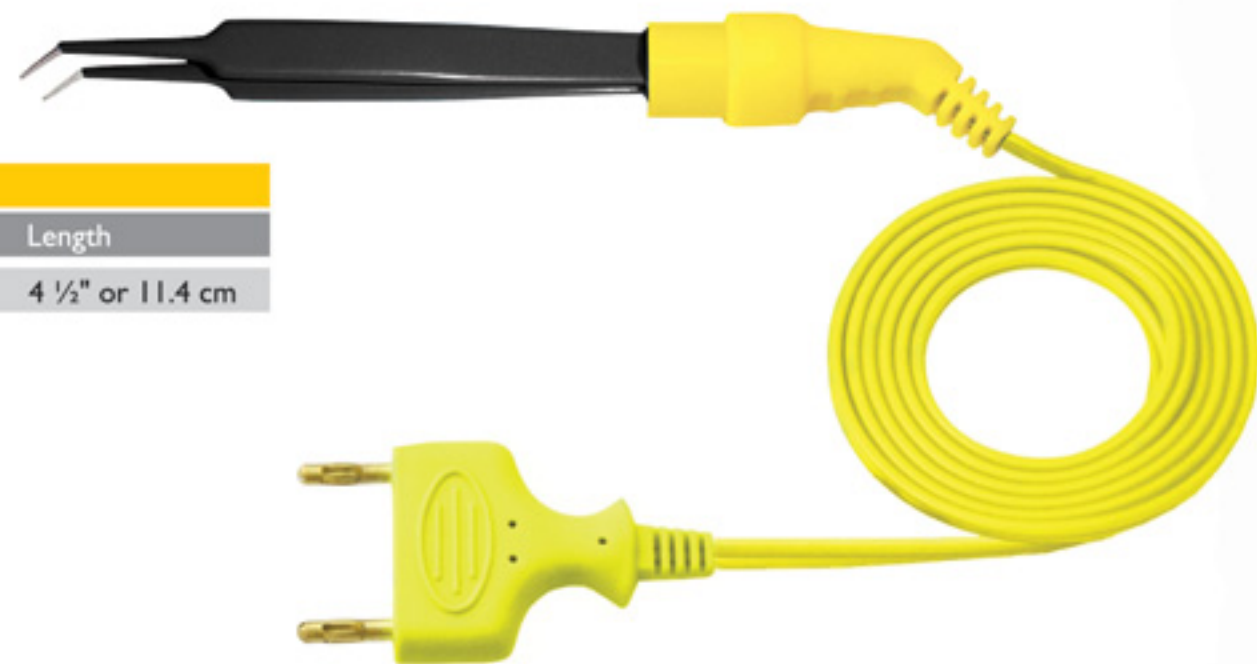

Jeweler No.5, Curved

With Cable		Without Cable	
Code	Code	Tip	Length
100-285-11050NS	100-284-11050NS	0.5mm	4 ½" or 11.4 cm