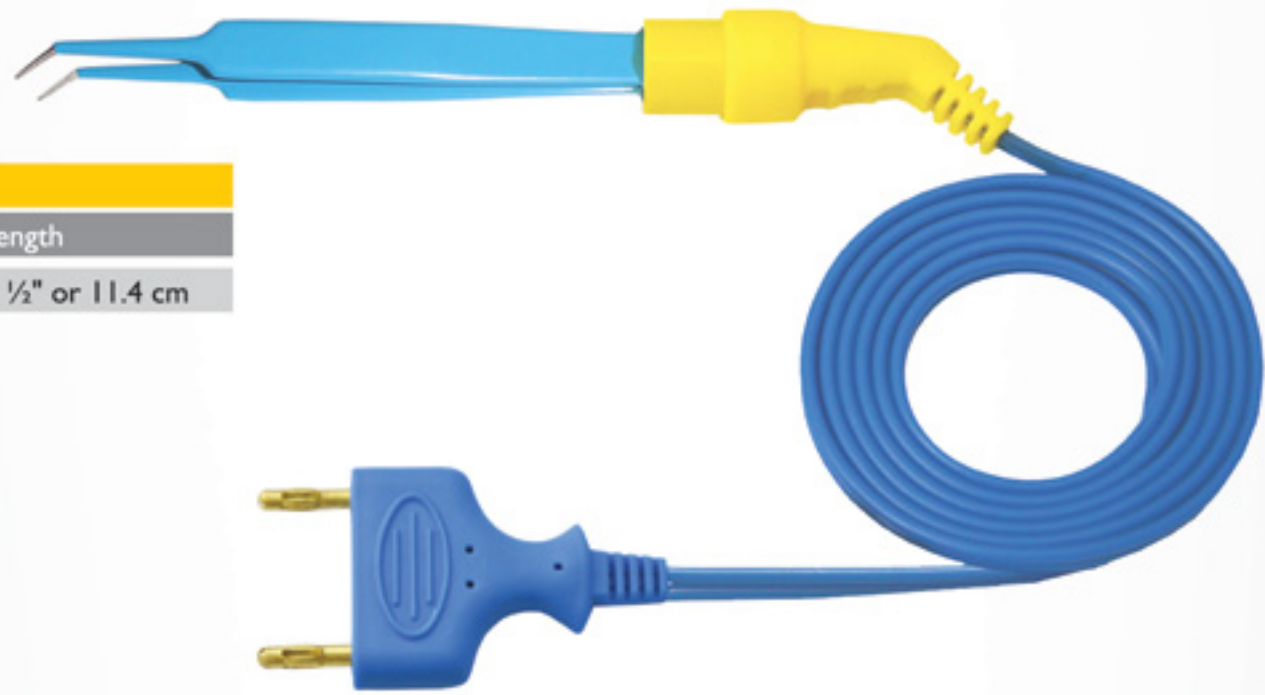

Jeweler No.5, Curved

With Cable		Without Cable	
Code	Code	Tip	Length
100-285-11050	100-284-11050	0.5mm	4 ½" or 11.4 cm