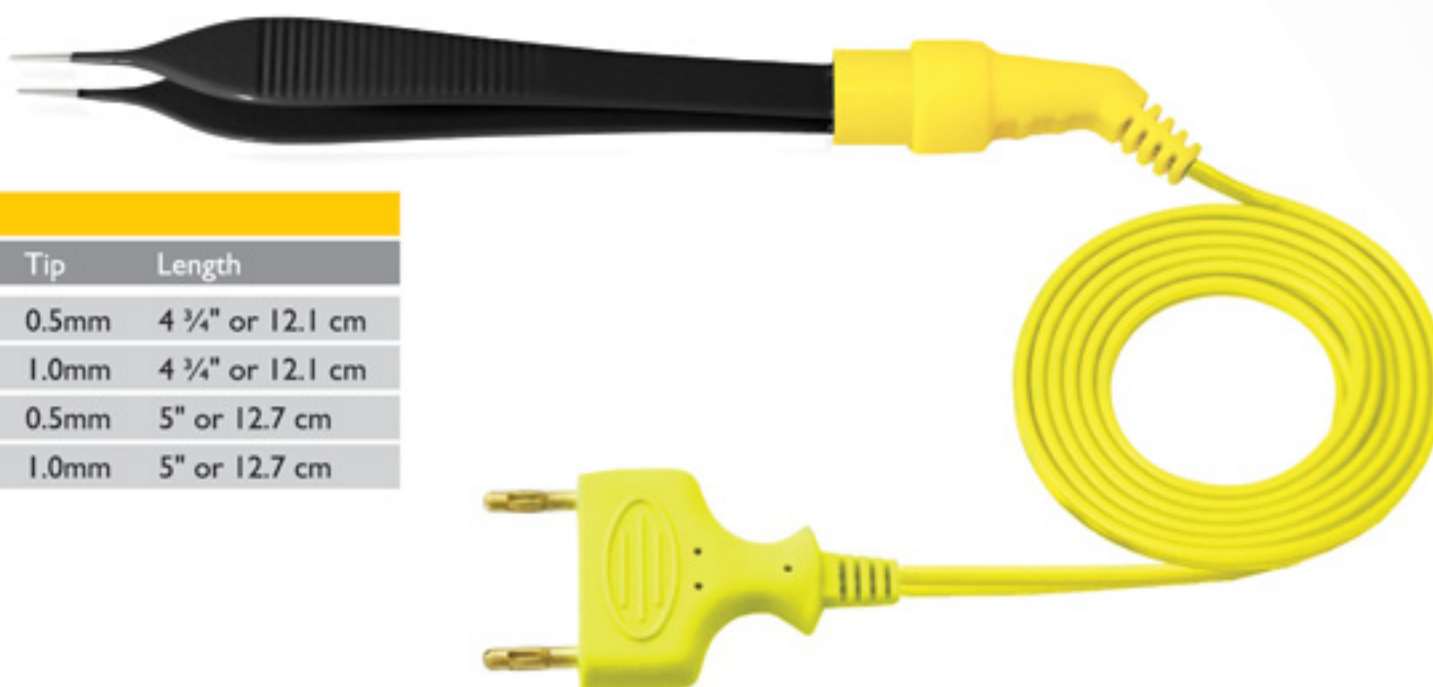

Adson

With Cable		Without Cable	
Code	Code	Tip	Length
100-105-12050NS	100-104-12050NS	0.5mm	4 3/4" or 12.1 cm
100-105-12100NS	100-104-12100NS	1.0mm	4 3/4" or 12.1 cm
100-115-13050NS	100-114-13050NS	0.5mm	5" or 12.7 cm
100-115-13100NS	100-114-13100NS	1.0mm	5" or 12.7 cm