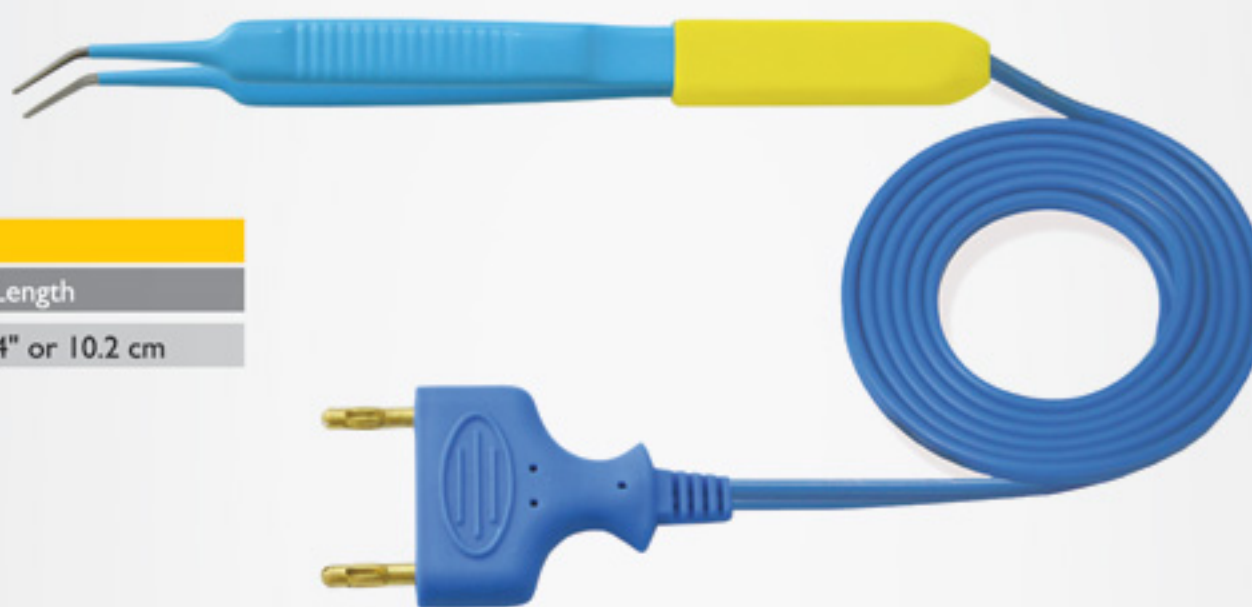

McPherson, Curved

With Cable		Without Cable	
Code	Code	Tip	Length
110-015-10050	110-014-10050	0.5mm	4" or 10.2 cm