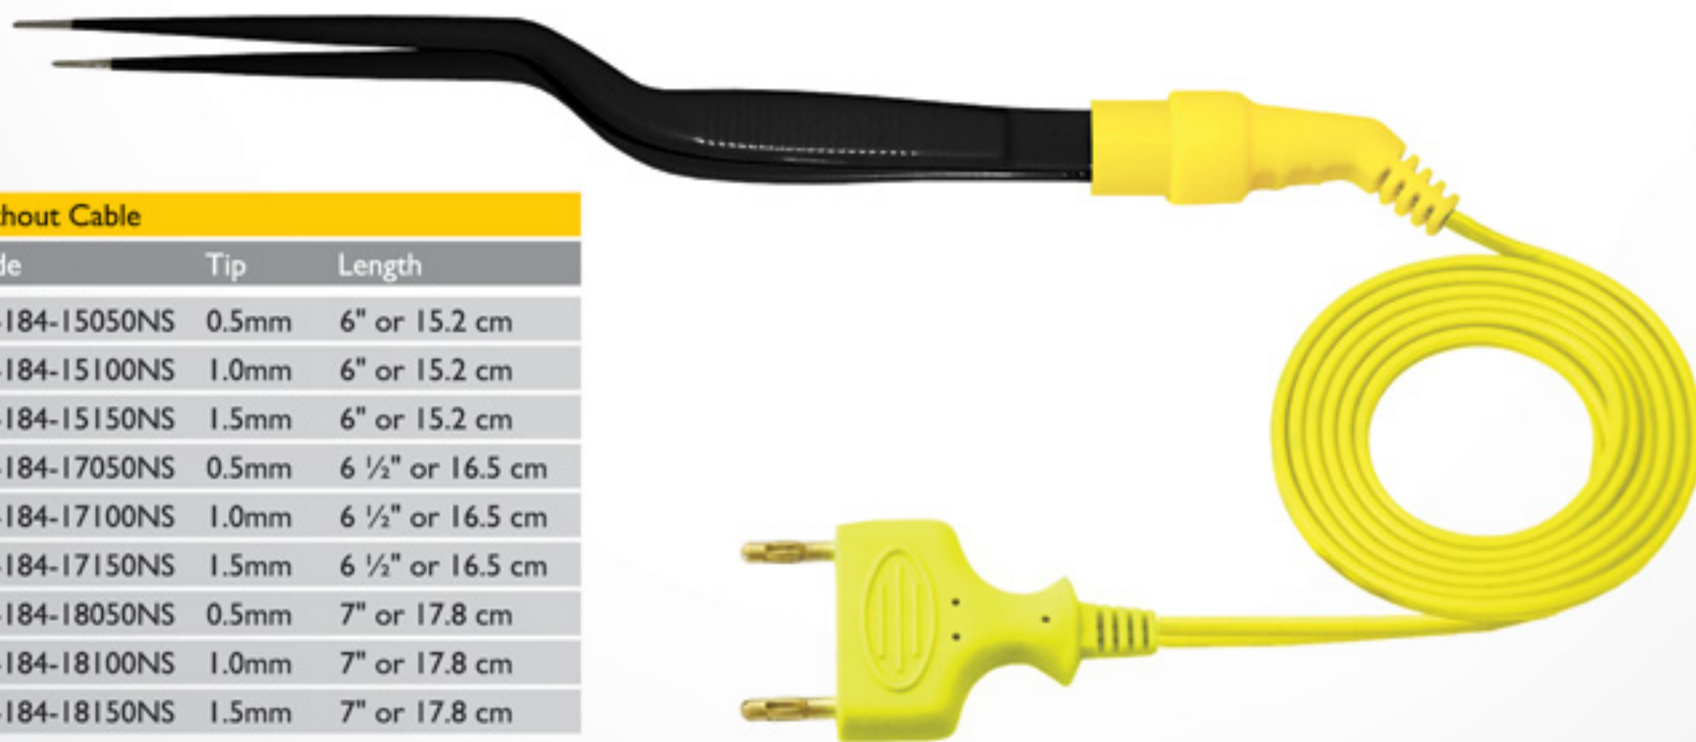

Jansen Bayonet

With Cable		Without Cable	
Code	Code	Tip	Length
100-185-15050NS	100-184-15050NS	0.5mm	6" or 15.2 cm
100-185-15100NS	100-184-15100NS	1.0mm	6" or 15.2 cm
100-185-15150NS	100-184-15150NS	1.5mm	6" or 15.2 cm
100-185-17050NS	100-184-17050NS	0.5mm	6 1/2" or 16.5 cm
100-185-17100NS	100-184-17100NS	1.0mm	6 1/2" or 16.5 cm
100-185-17150NS	100-184-17150NS	1.5mm	6 1/2" or 16.5 cm
100-185-18050NS	100-184-18050NS	0.5mm	7" or 17.8 cm
100-185-18100NS	100-184-18100NS	1.0mm	7" or 17.8 cm
100-185-18150NS	100-184-18150NS	1.5mm	7" or 17.8 cm