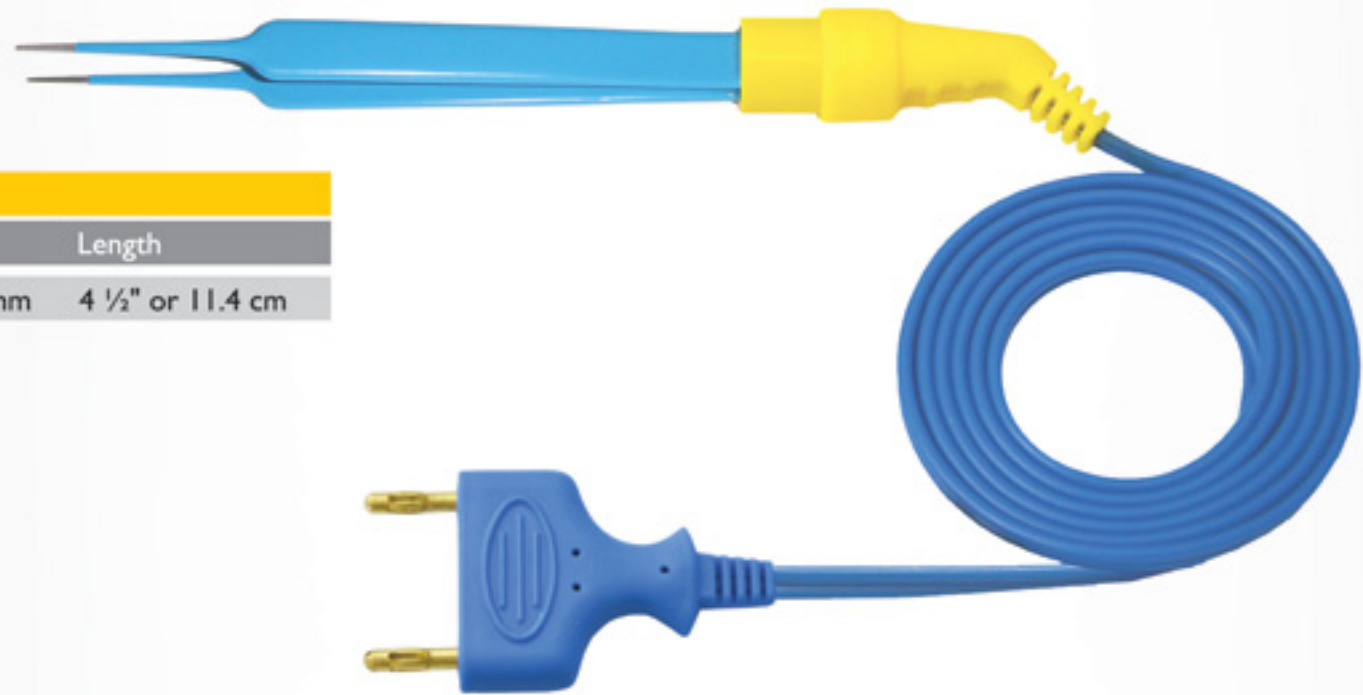

Jeweler No.5

With Cable		Without Cable	
Code	Code	Tip	Length
100-085-11050	100-084-11050	0.5mm	4 ½" or 11.4 cm