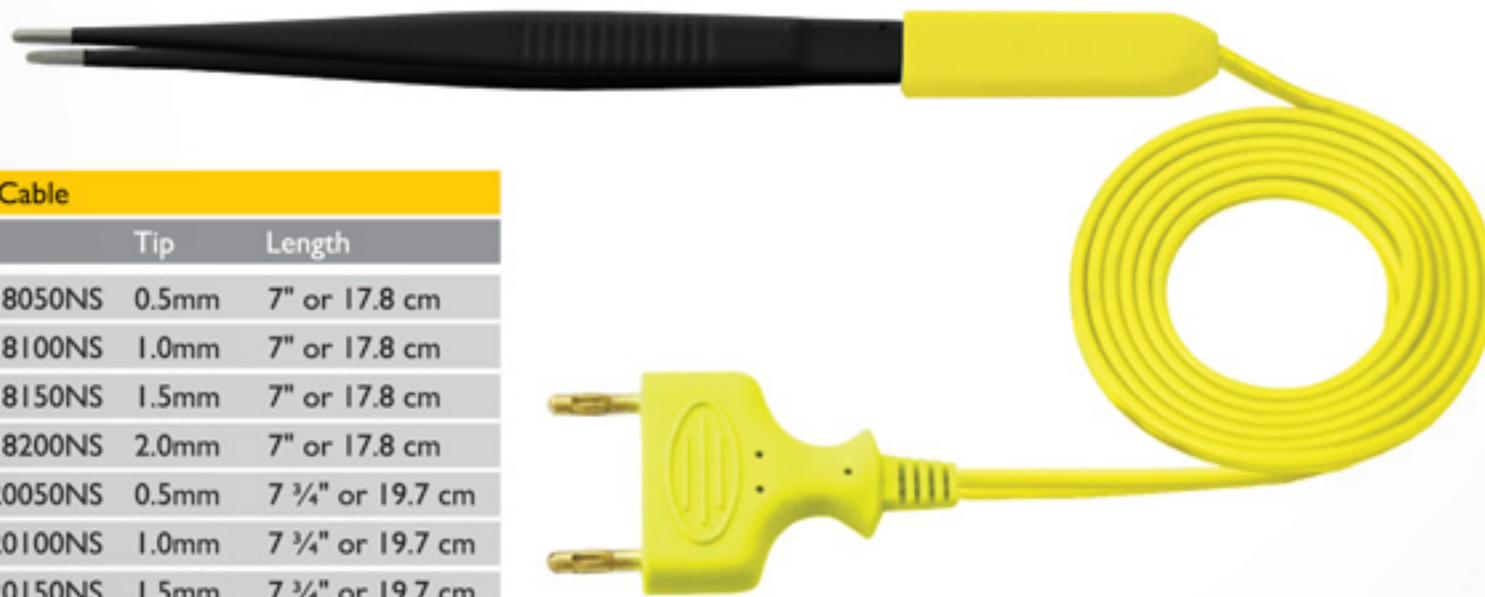

Straight

With Cable		Without Cable	
Code	Code	Tip	Length
110-065-18050NS	110-064-18050NS	0.5mm	7" or 17.8 cm
110-065-18100NS	110-064-18100NS	1.0mm	7" or 17.8 cm
110-065-18150NS	110-064-18150NS	1.5mm	7" or 17.8 cm
110-065-18200NS	110-064-18200NS	2.0mm	7" or 17.8 cm
110-065-20050NS	110-064-20050NS	0.5mm	7 ¼" or 19.7 cm
110-065-20100NS	110-064-20100NS	1.0mm	7 ¼" or 19.7 cm
110-065-20150NS	110-064-20150NS	1.5mm	7 ¼" or 19.7 cm
110-065-20200NS	110-064-20200NS	2.0mm	7 ¼" or 19.7 cm
110-065-21050NS	110-064-21050NS	0.5mm	8 ¼" or 21 cm
110-065-21100NS	110-064-21100NS	1.0mm	8 ¼" or 21 cm
110-065-21150NS	110-064-21150NS	1.5mm	8 ¼" or 21 cm
110-065-21200NS	110-064-21200NS	2.0mm	8 ¼" or 21 cm