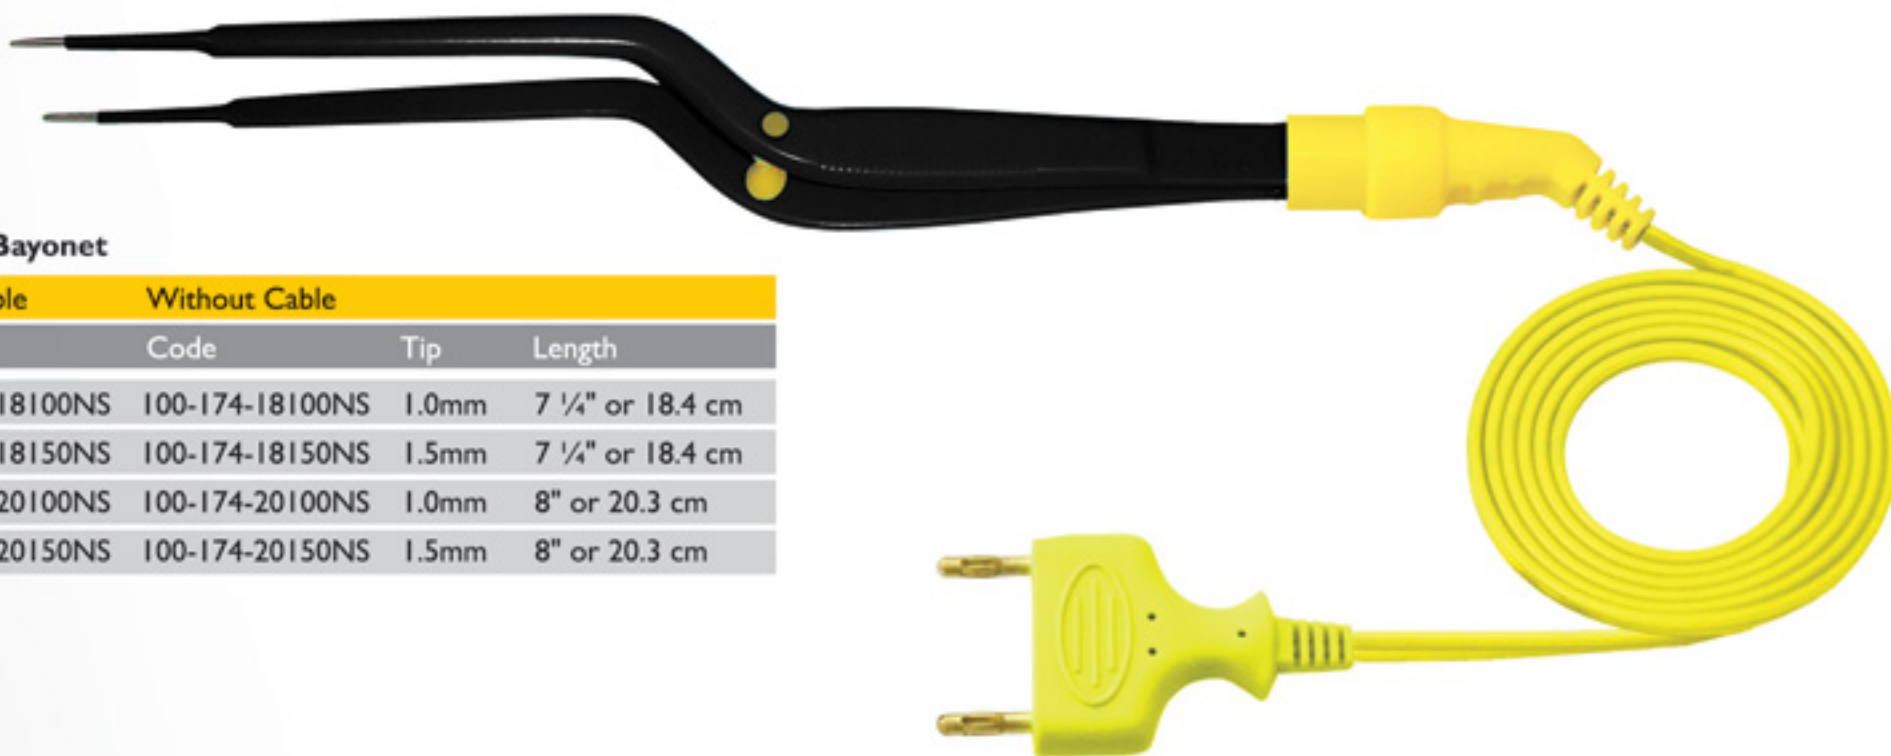

Gerald Bayonet

With Cable		Without Cable	
Code	Code	Tip	Length
100-175-18100NS	100-174-18100NS	1.0mm	7 1/4" or 18.4 cm
100-175-18150NS	100-174-18150NS	1.5mm	7 1/4" or 18.4 cm
100-175-20100NS	100-174-20100NS	1.0mm	8" or 20.3 cm
100-175-20150NS	100-174-20150NS	1.5mm	8" or 20.3 cm