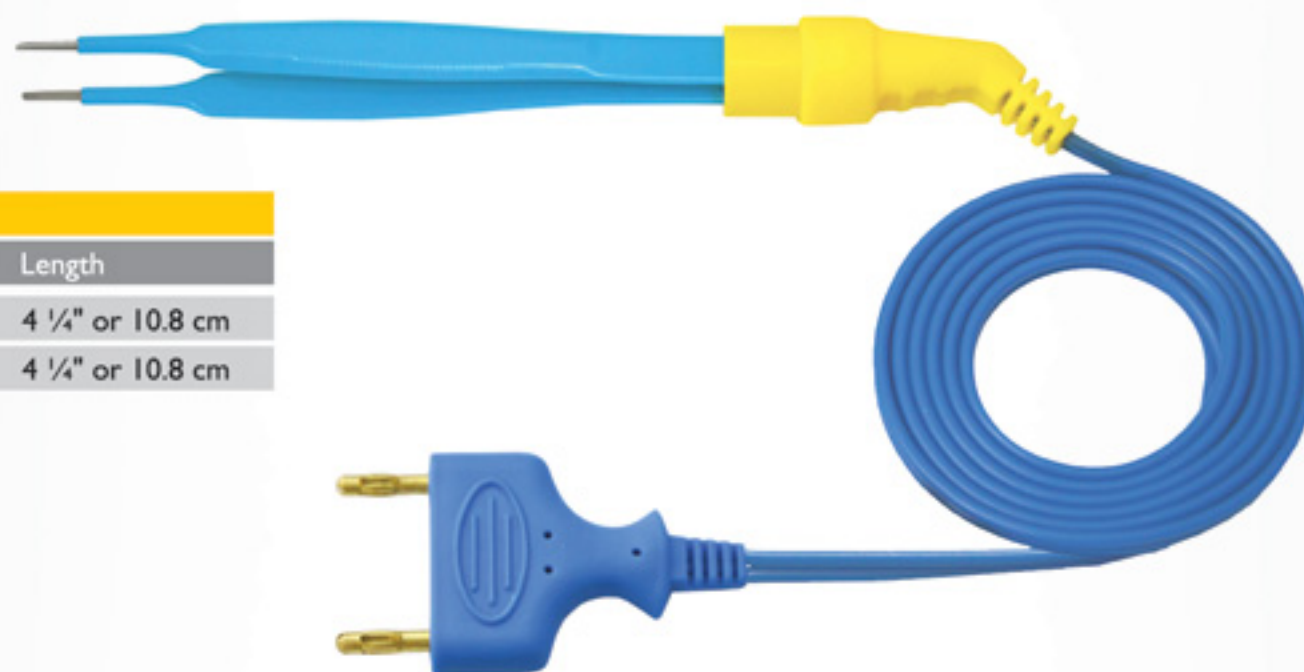

Iris, Straight

With Cable		Without Cable	
Code	Code	Tip	Length
100-045-11050	100-044-11050	0.5mm	4 1/4" or 10.8 cm
100-045-11100	100-044-11100	1.0mm	4 1/4" or 10.8 cm