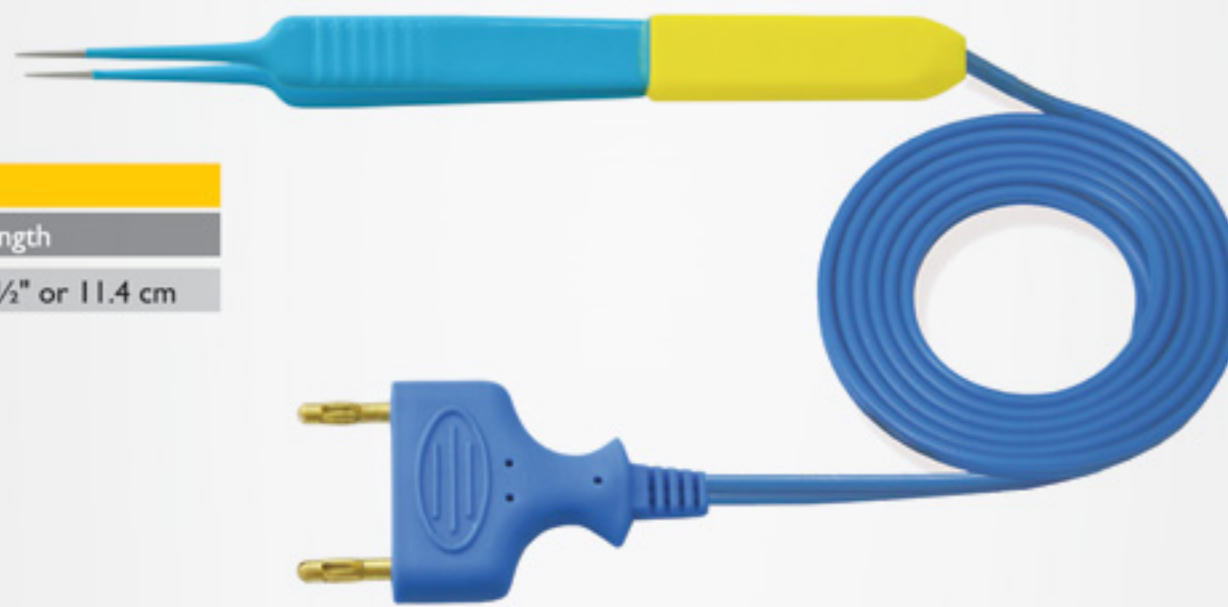

Jeweler No.5, Straight

With Cable		Without Cable	
Code	Code	Tip	Length
110-025-11050	110-024-11050	0.5mm	4 1/2" or 11.4 cm