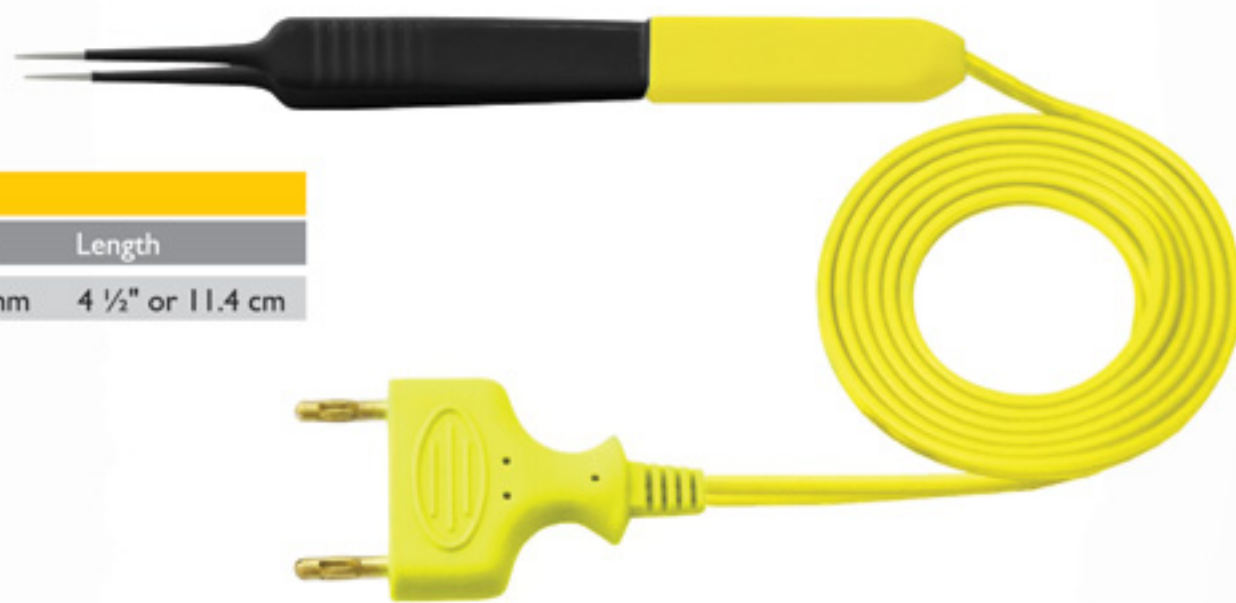

Jeweler No.5, Straight

With Cable		Without Cable	
Code	Code	Tip	Length
110-025-11050NS	110-024-11050NS	0.5mm	4 1/2" or 11.4 cm