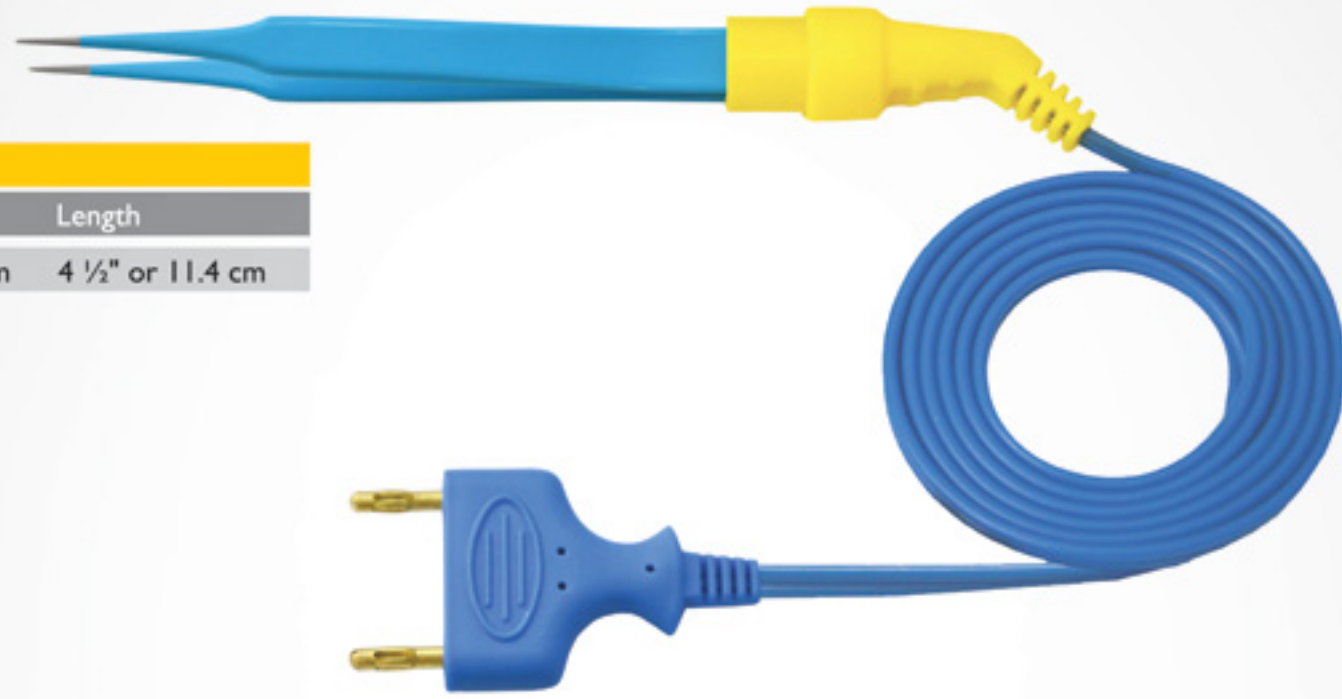

Jeweler No.4

With Cable		Without Cable	
Code	Code	Tip	Length
100-075-11050	100-074-11050	0.5mm	4 ½" or 11.4 cm