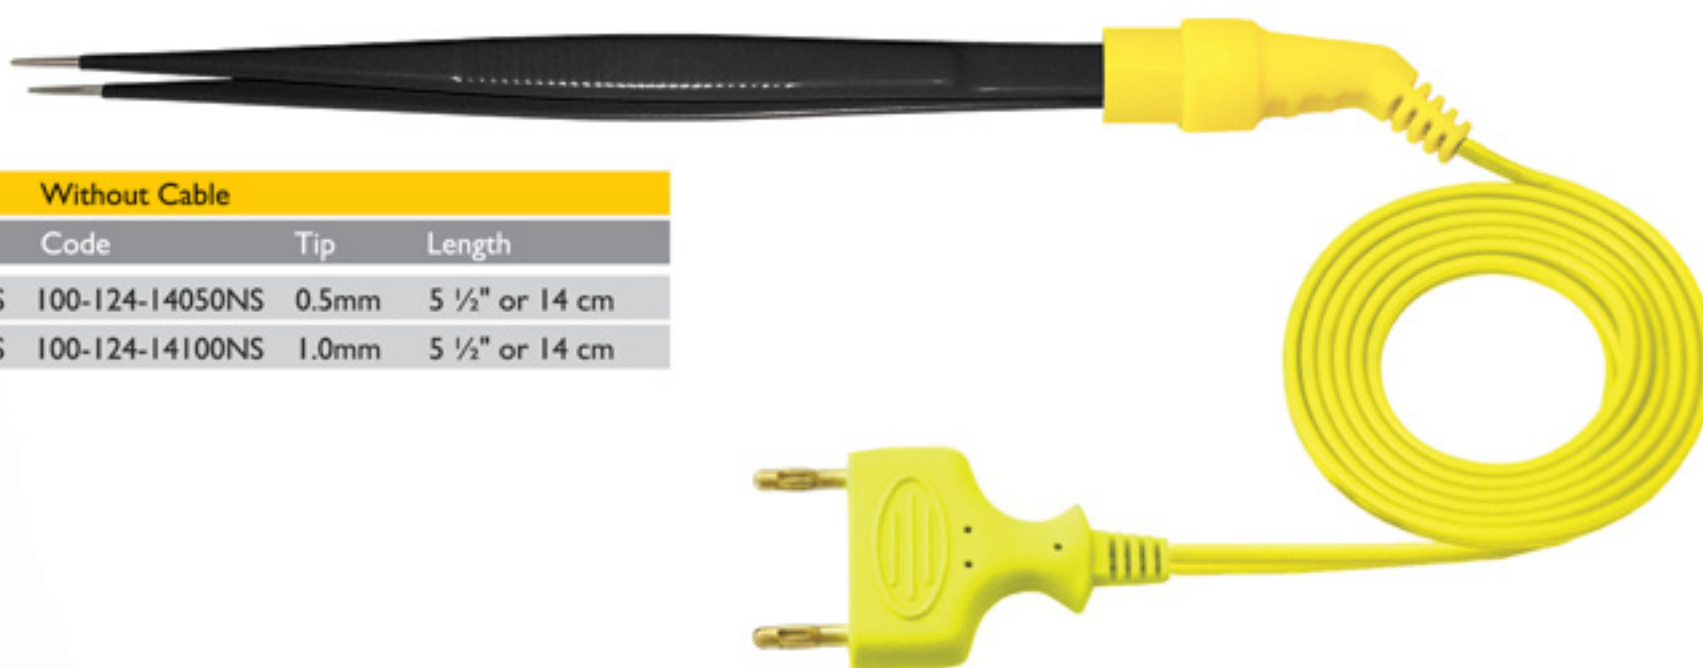

Semkin

With Cable		Without Cable	
Code	Code	Tip	Length
100-125-14050NS	100-124-14050NS	0.5mm	5 1/2" or 14 cm
100-125-14100NS	100-124-14100NS	1.0mm	5 1/2" or 14 cm