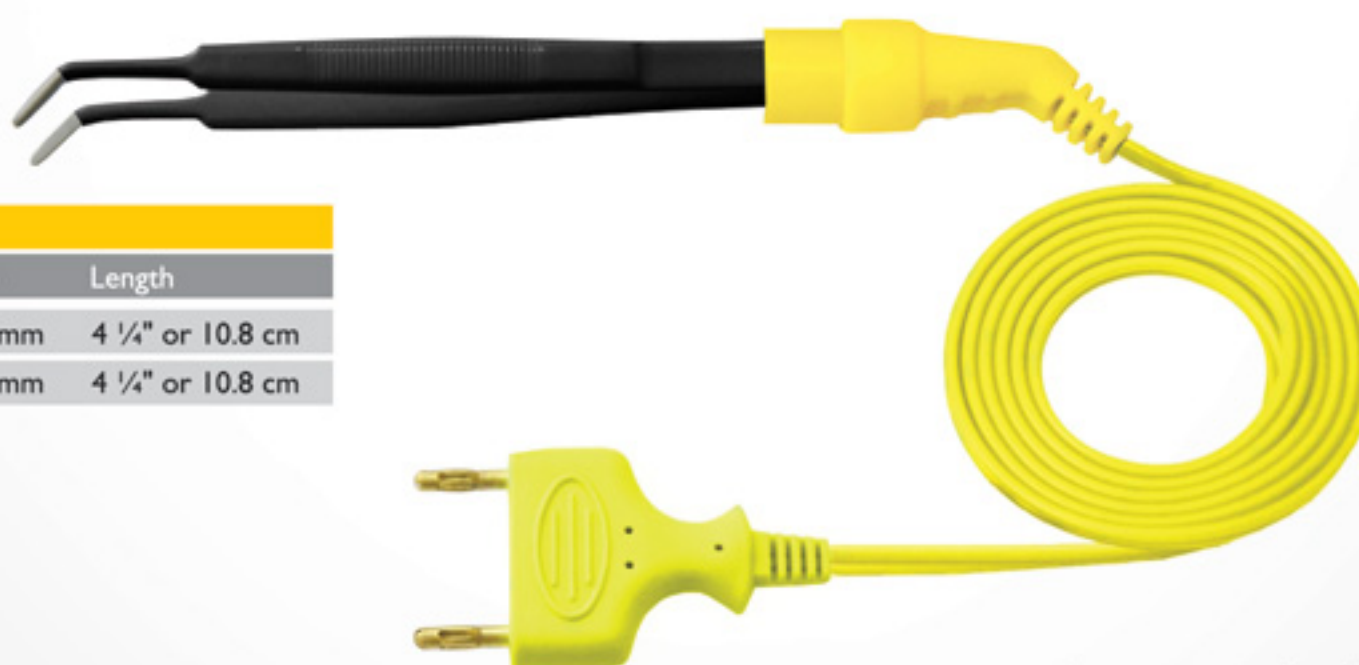

Iris, Curved

With Cable		Without Cable	
Code	Code	Tip	Length
100-055-111050NS	100-054-111050NS	0.5mm	4 1/4" or 10.8 cm
100-055-111100NS	100-054-111100NS	1.0mm	4 1/4" or 10.8 cm