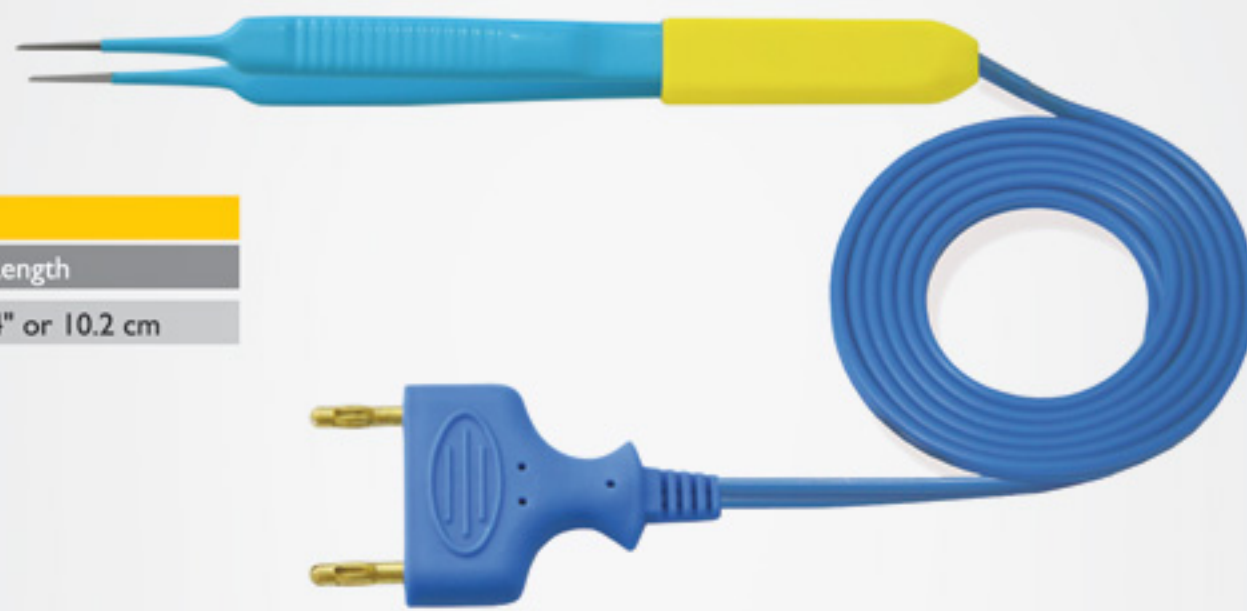

Bipolar Forceps	01 - 08
Standard	01
Non Stick	01
Monopolar Forceps	01 - 08
Cables	01 - 08
Electrosurgical Pencil	01 - 08
Handswitching	01
Footswitching	01
Electrodes	01 - 08
Standard	01
Non Stick	01
Colposcopy Loops	01 - 08
Bipolar Electrodes	01 - 08
Laparoscopic Electrodes	01 - 08
Endo Hooks	01 - 08
Hand control	01
Foot control	01
Speculums	01 - 08

BIPOLAR FORCEPS

STANDARD
NON STICK
IRRIGATING
NON STICK IRRIGATING

STANDARD BIPOLAR FORCEPS

McPherson, Straight

With Cable		Without Cable	
Code	Code	Tip	Length
110-005-10050	110-004-10050	0.5mm	4" or 10.2 cm