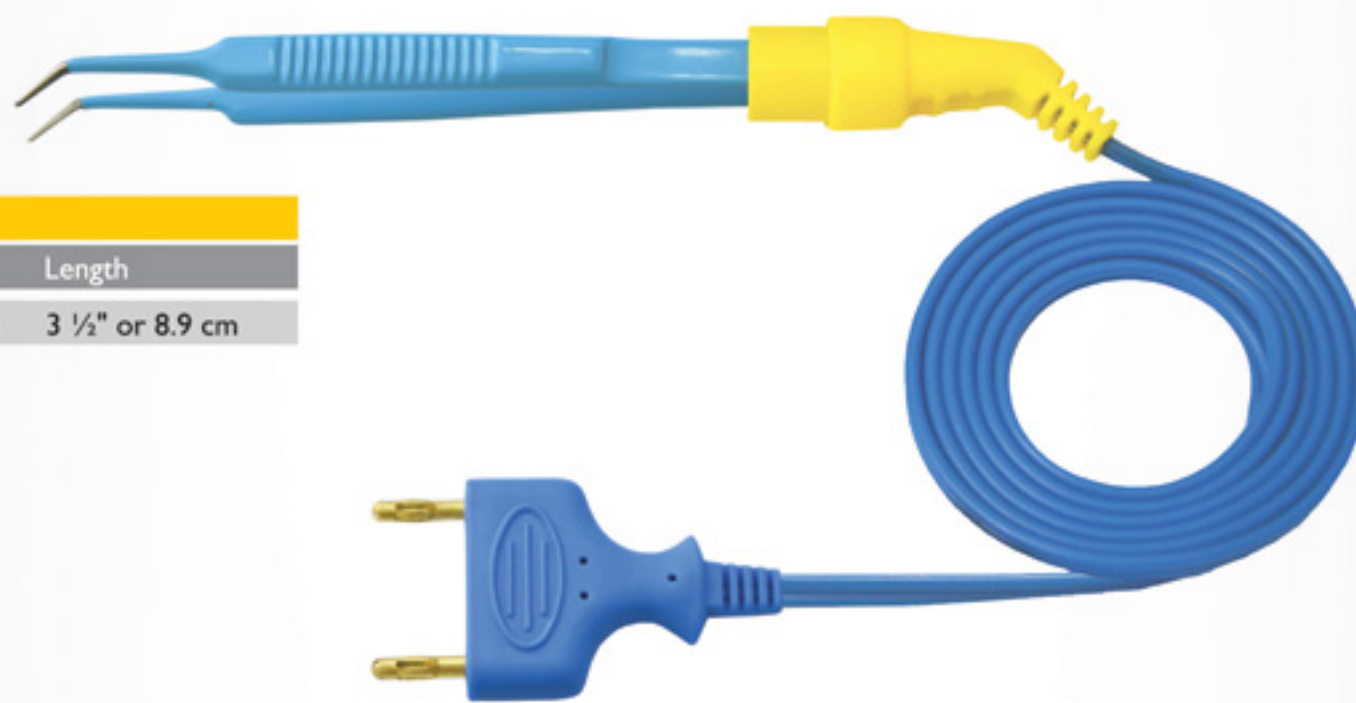

Bayonet, Angled Down

With Cable		Without Cable	
Code	Code	Tip	Length
110-105-18050	110-104-18050	0.5mm	7" or 17.8 cm
110-105-18100	110-104-18100	1.0mm	7" or 17.8 cm
110-105-18150	110-104-18150	1.5mm	7" or 17.8 cm
110-105-18200	110-104-18200	2.0mm	7" or 17.8 cm
110-105-20050	110-104-20050	0.5mm	8" or 20.3 cm
110-105-20100	110-104-20100	1.0mm	8" or 20.3 cm
110-105-20150	110-104-20150	1.5mm	8" or 20.3 cm
110-105-20200	110-104-20200	2.0mm	8" or 20.3 cm

STANDARD BIPOLAR FORCEPS

McPherson, Straight

With Cable		Without Cable	
Code	Code	Tip	Length
100-005-09050	100-004-09050	0.5mm	3 1/2" or 8.9 cm

McPherson, Curved

With Cable		Without Cable	
Code	Code	Tip	Length
100-015-09050	100-014-09050	0.5mm	3 1/2" or 8.9 cm