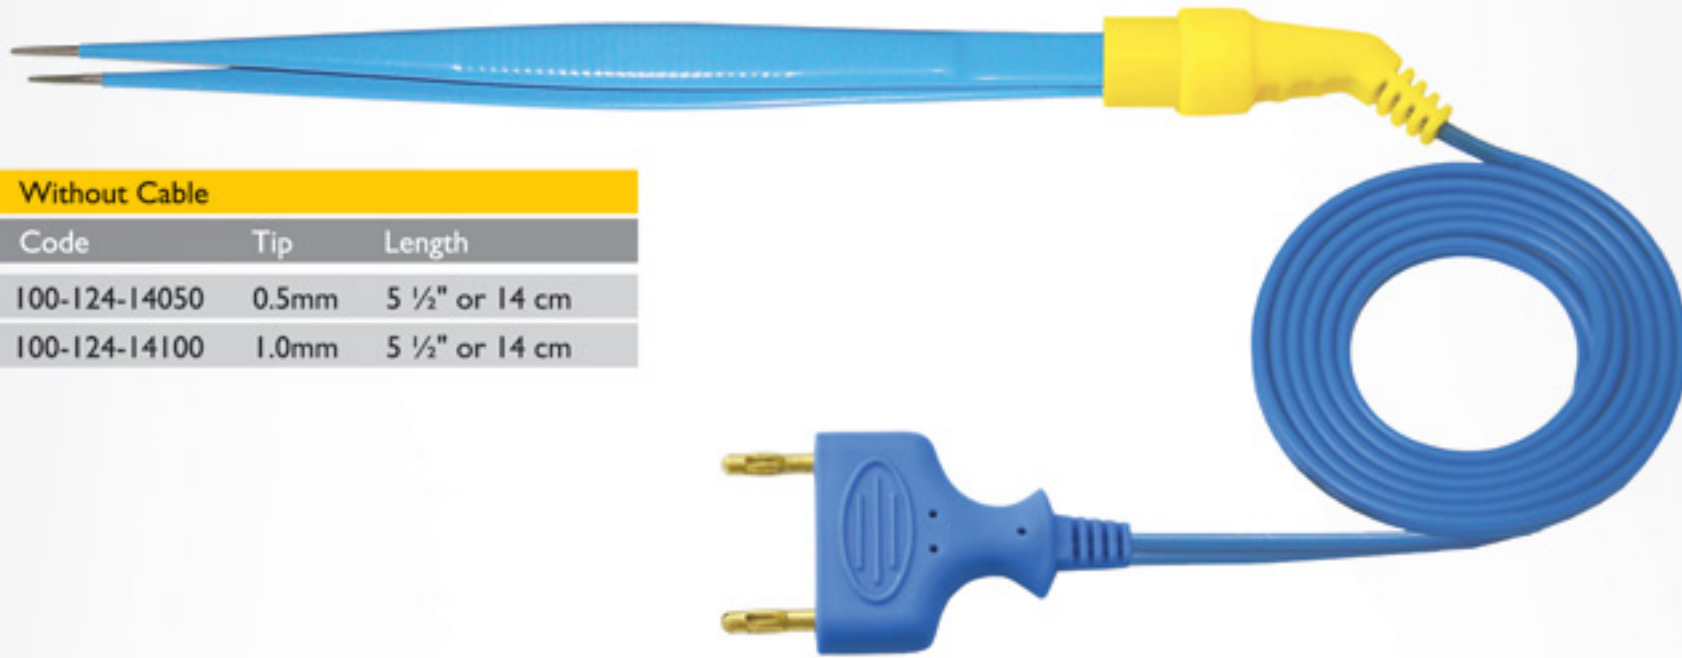

Semkin

With Cable		Without Cable	
Code	Code	Tip	Length
100-125-14050	100-124-14050	0.5mm	5 ½" or 14 cm
100-125-14100	100-124-14100	1.0mm	5 ½" or 14 cm