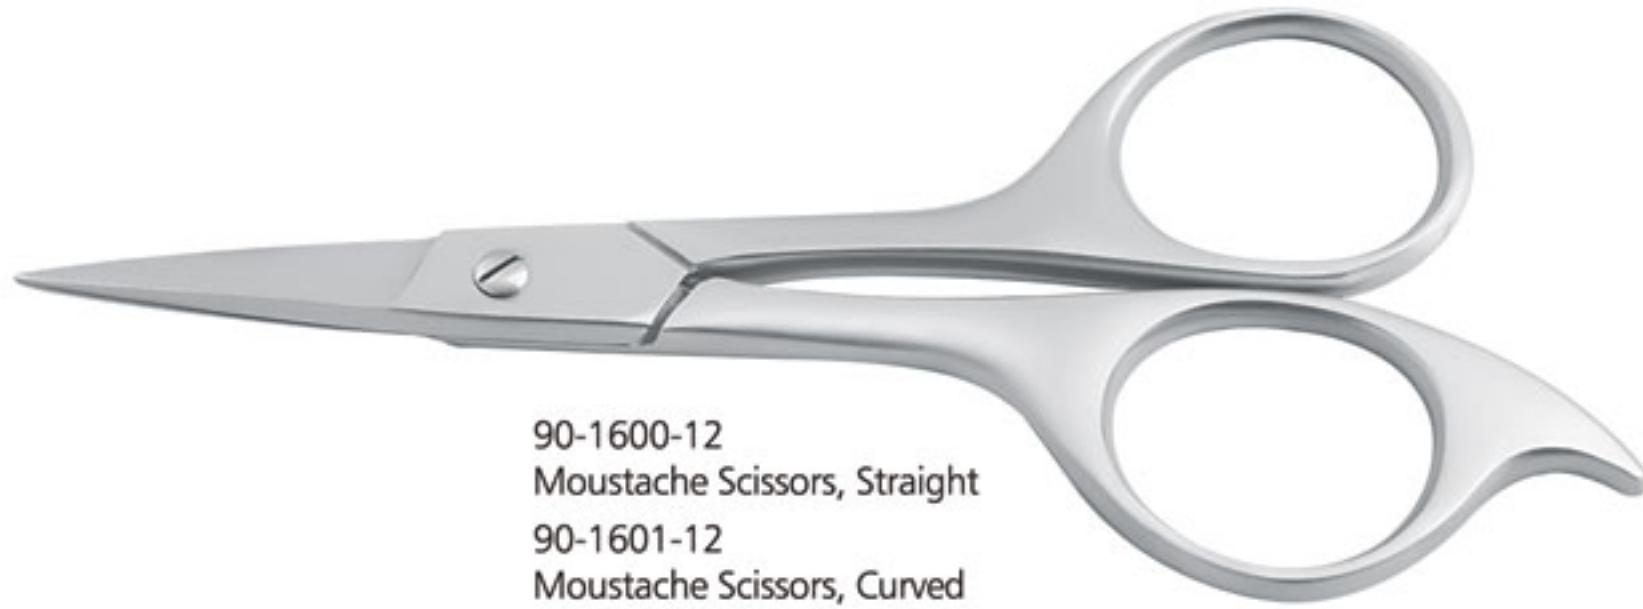

Moustache Scissors

90-1600-12
Moustache Scissors, Straight
90-1601-12
Moustache Scissors, Curved
12.00 cm