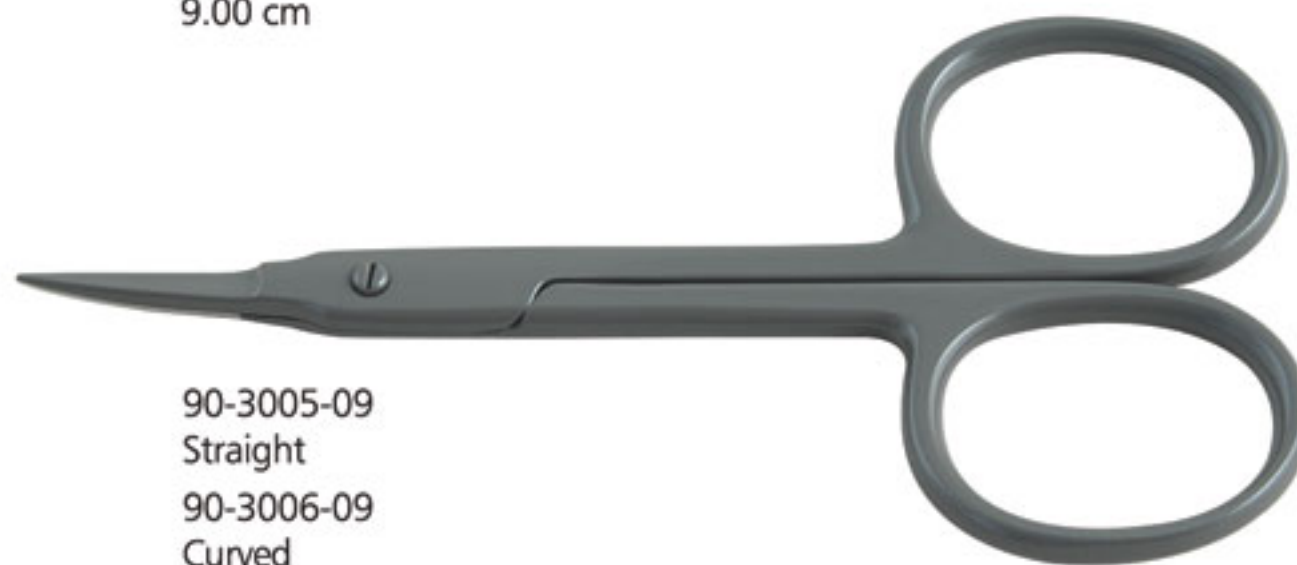

90-1905-10
Black Head Remover
10.50 cm

90-1910-10
Black Head Remover
10.50 cm

90-1915-12
Black Head Remover
12.00 cm

90-1920-09
Black Head Remover
9.50 cm

90-2000-00
Eyelash Curler
Gold Plated

Manicure Implements

Professional Cuticle Scissors

90-3000-09
Straight
90-3001-09
Curved
Titanium Coated
Professional Cuticle Scissors
9.00 cm

90-3005-09
Straight
90-3006-09
Curved
Titanium Coated
Professional Cuticle Scissors
9.00 cm