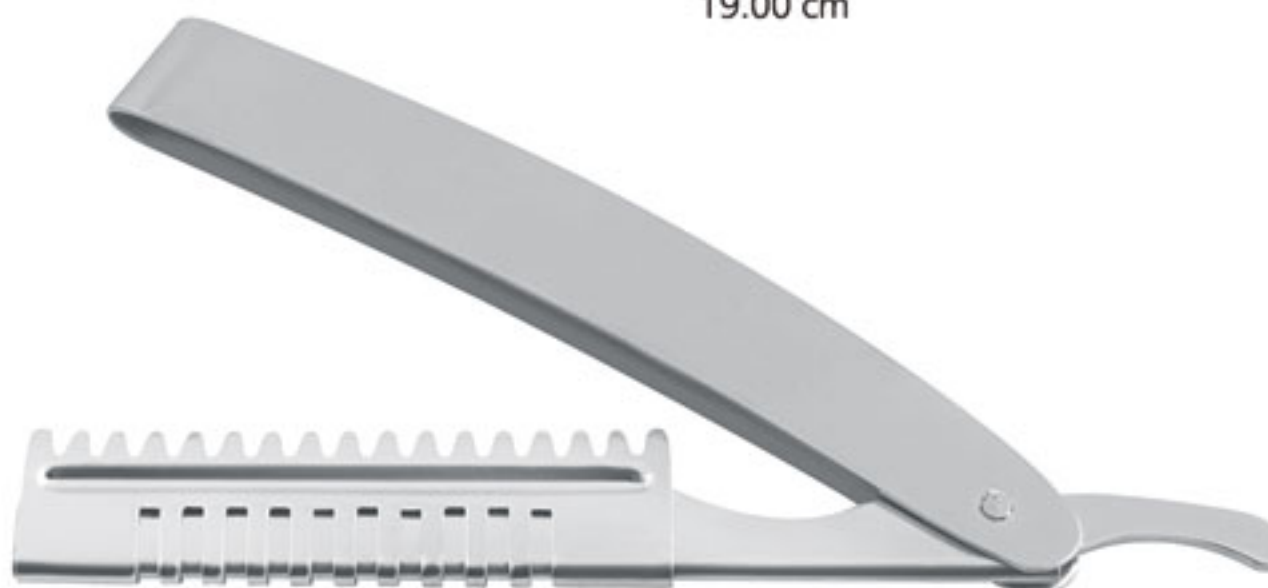

90-6410-00
Thinning Razor
With Removable Blades
19.00 cm