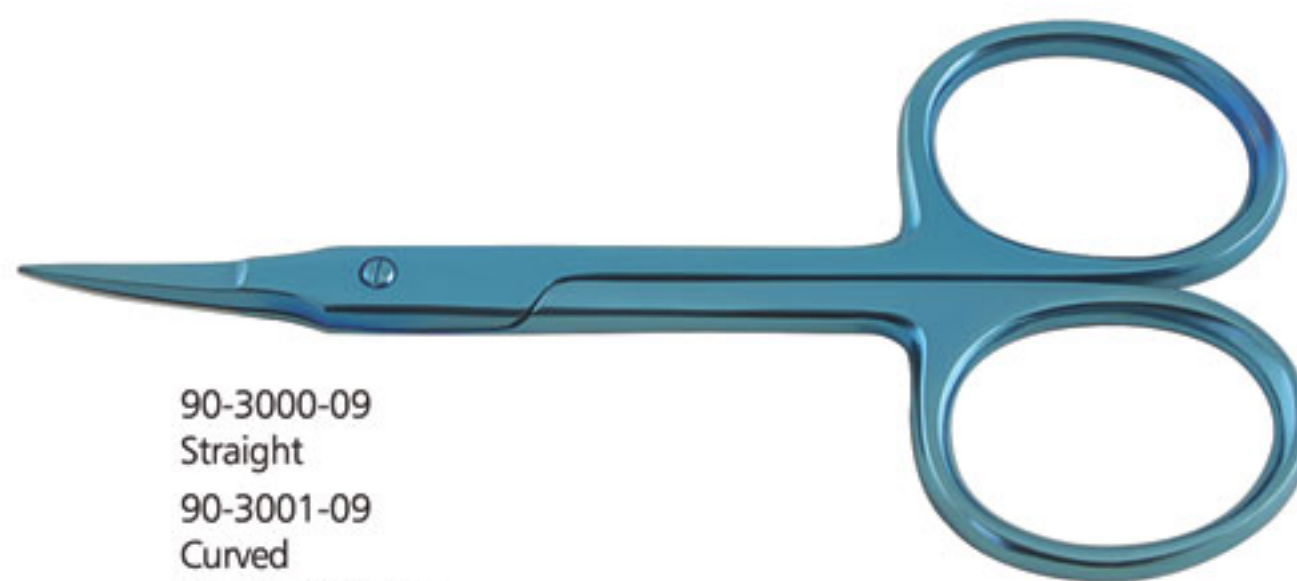

Professional Cuticle Scissors