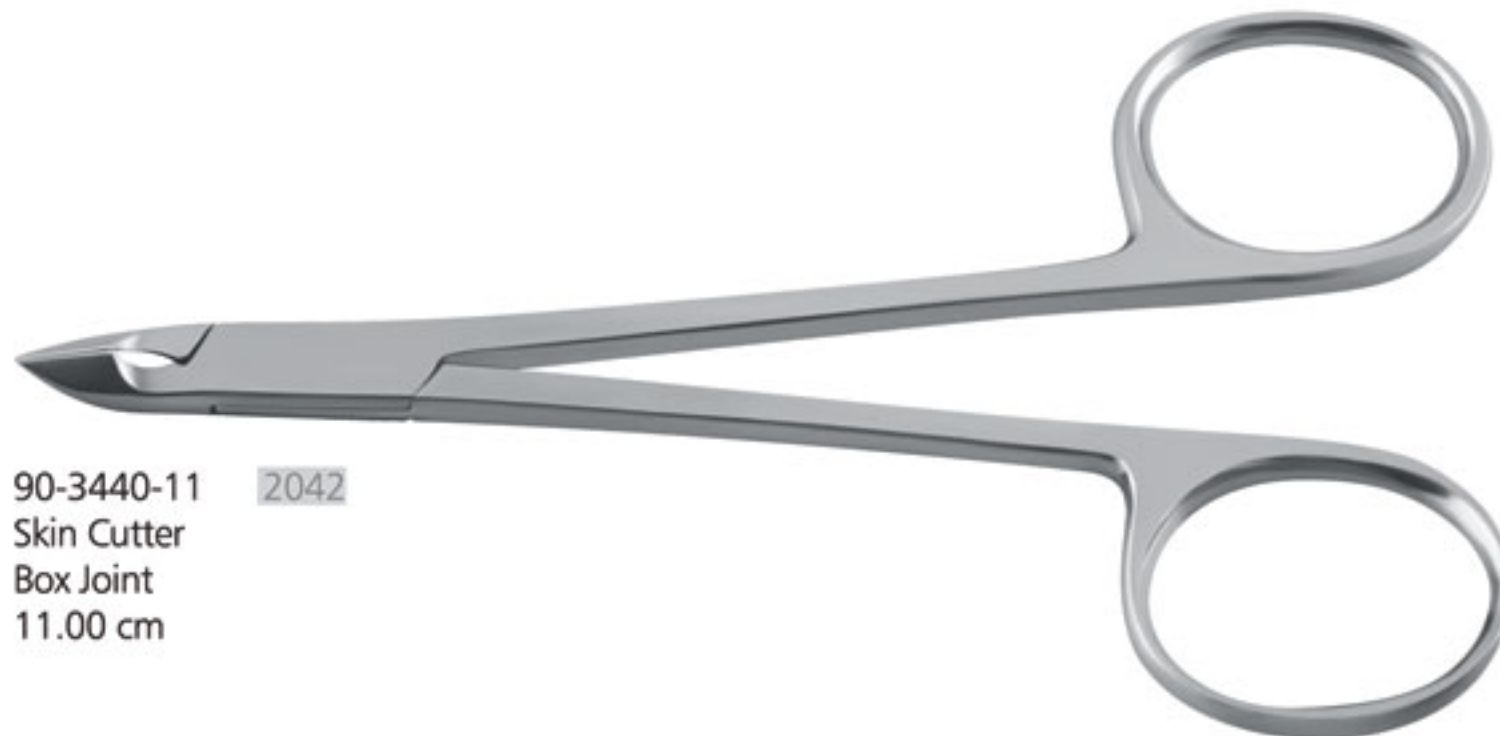

90-3440-11 **2042**
Skin Cutter
Box Joint
11.00 cm