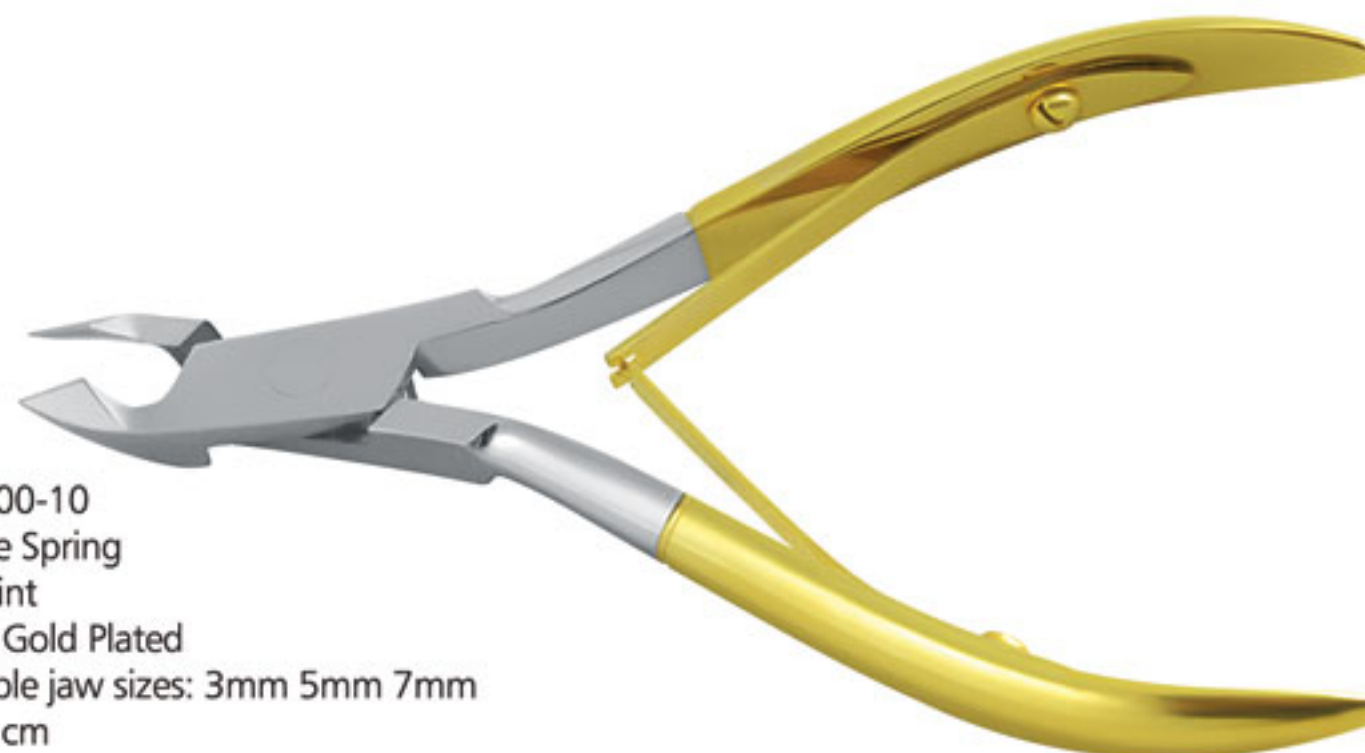

90-3380-10
Double Spring
Lap Joint
Available jaw sizes: 3mm 5mm 7mm
10.50 cm

90-3385-10
Double Spring
Lap Joint
Available jaw sizes: 3mm 5mm 7mm
10.00 cm

90-3390-11
Single Spring
Lap Joint
PVC Coated Handle
Available jaw sizes: 3mm 5mm 7mm
11.00 cm

90-3395-11
Single Spring
Lap Joint
Rubber Grips
Available jaw sizes: 3mm 5mm 7mm
11.00 cm

Cuticle Nippers

90-3400-10
Double Spring
Lap Joint
Partial Gold Plated
Available jaw sizes: 3mm 5mm 7mm
10.00 cm