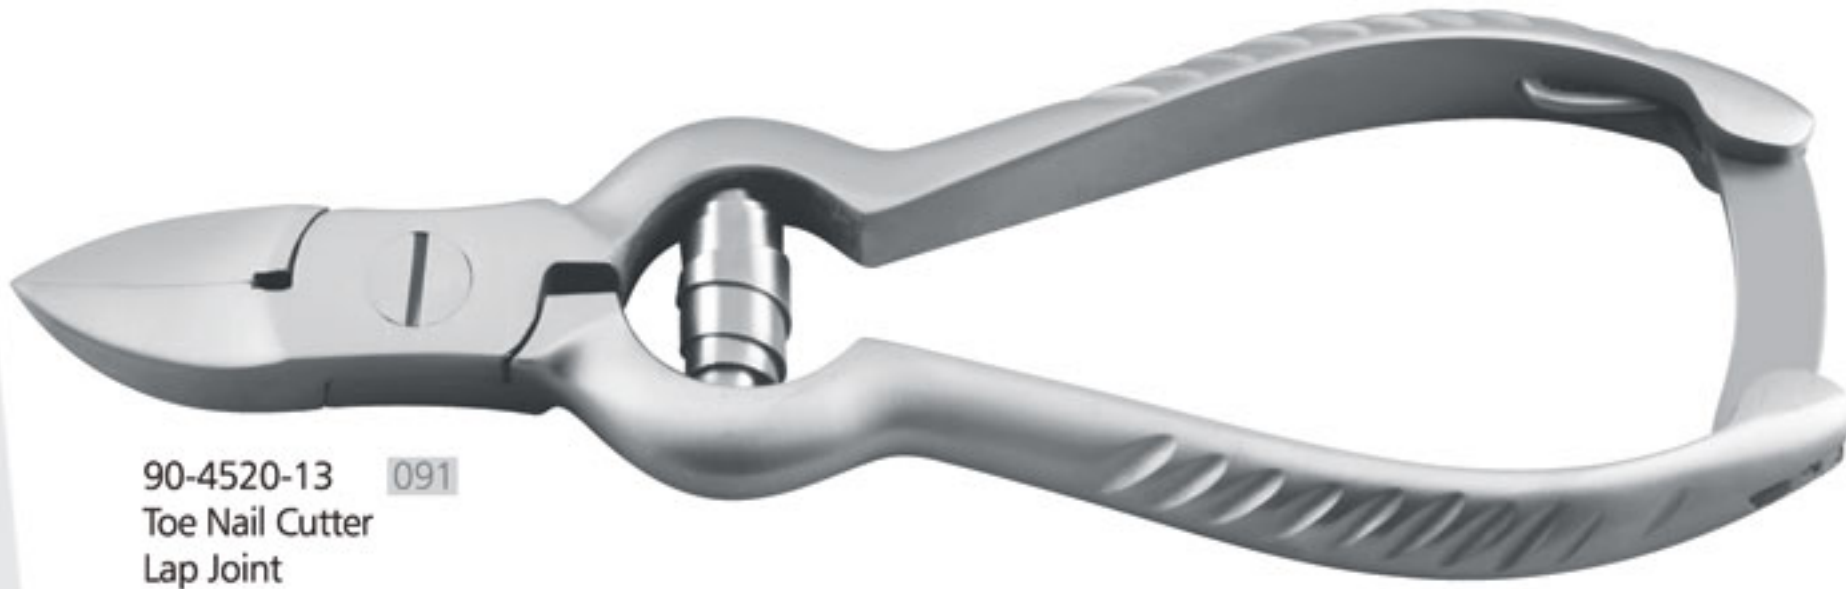

90-4520-13 **091**
Toe Nail Cutter
Lap Joint
Barrel Spring
13.50 cm