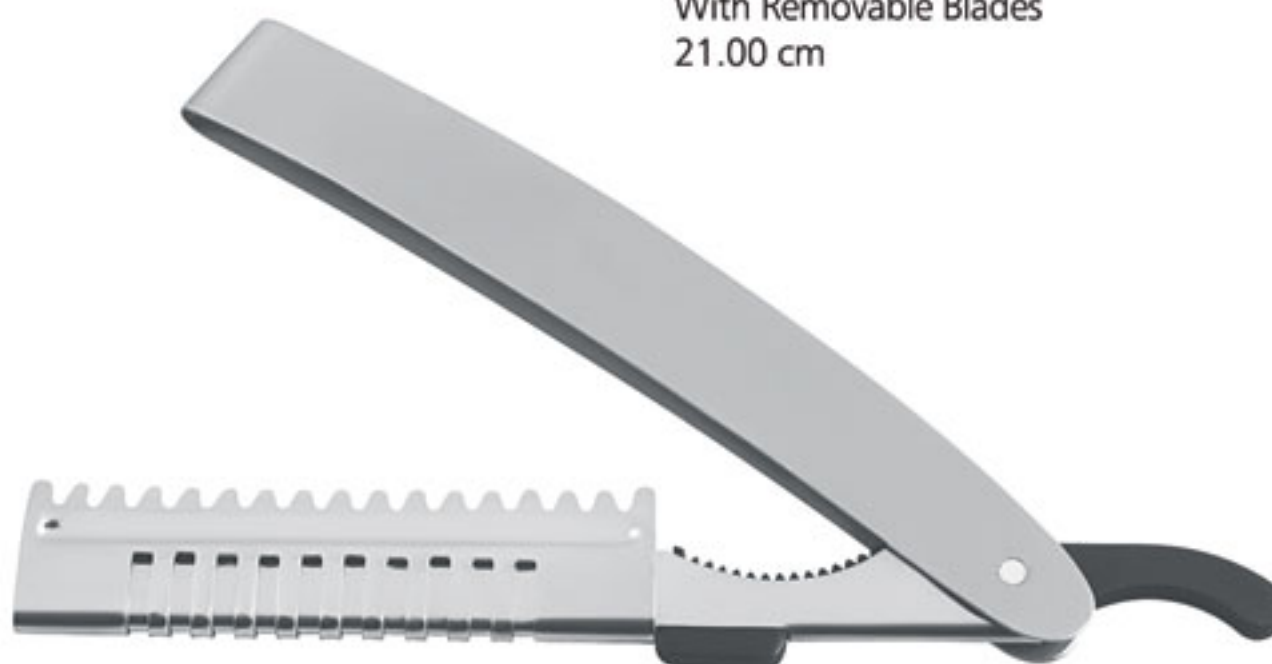

90-6405-00
Thinning Razor
With Removable Blades
19.00 cm