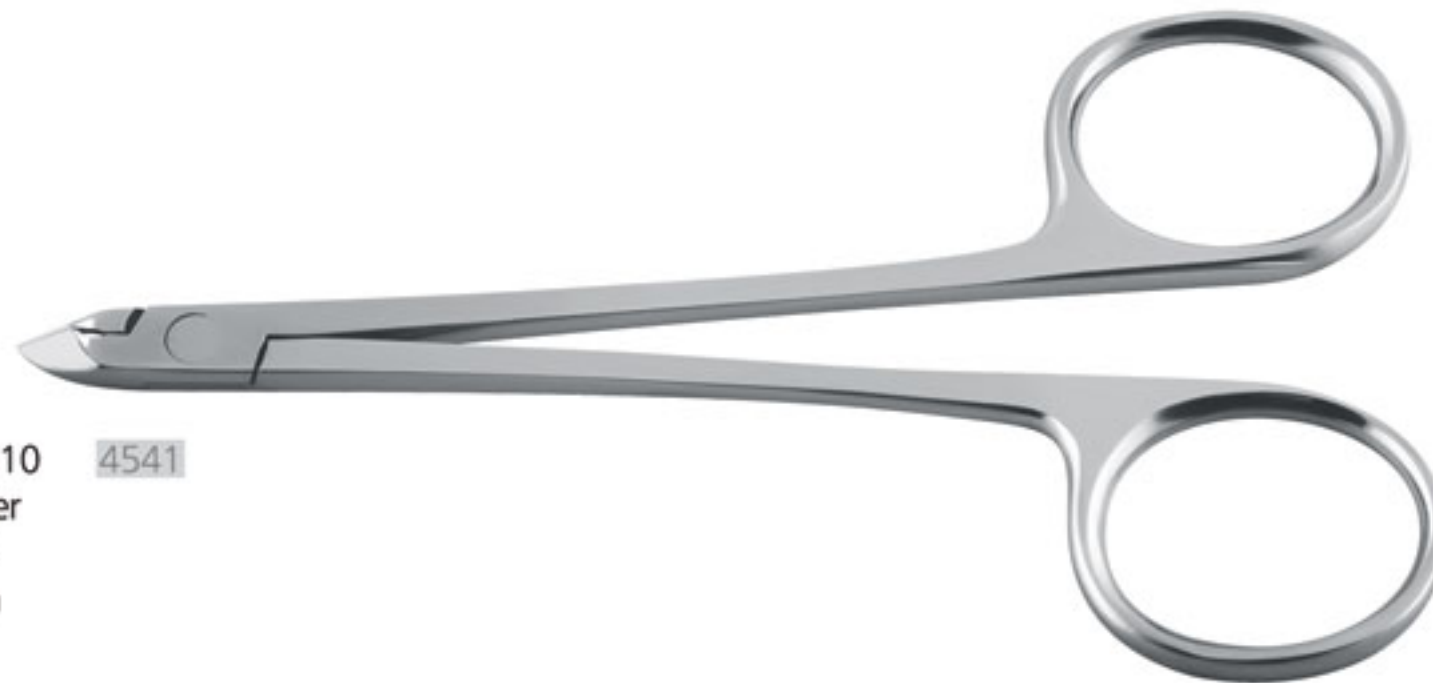

90-3455-10 **4541**
Skin Cutter
Lap Joint
10.50 cm