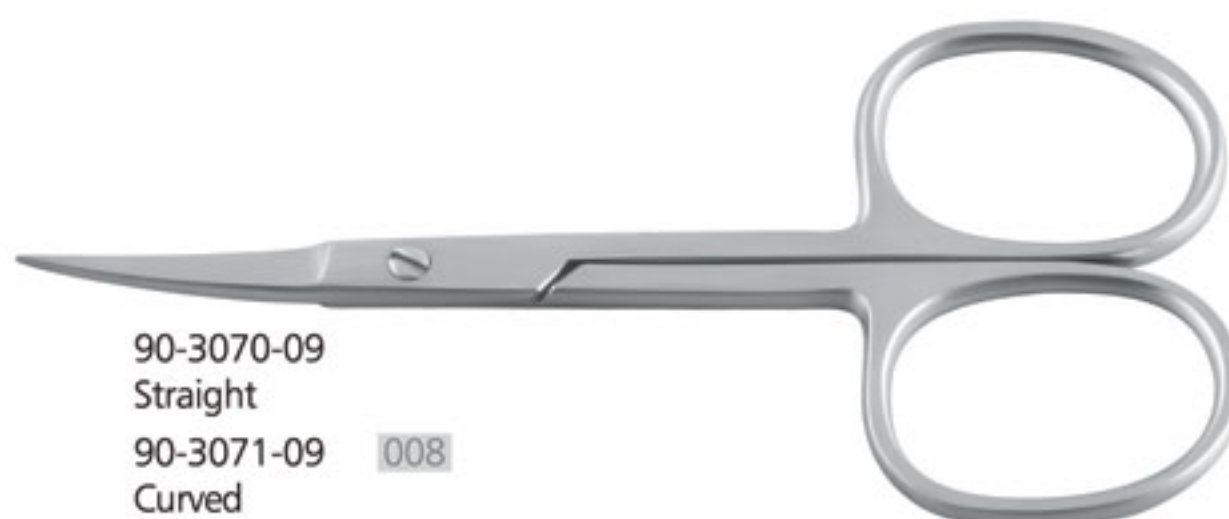

90-3070-09
Straight
90-3071-09 008
Curved
Cuticle Scissors
9.00 cm