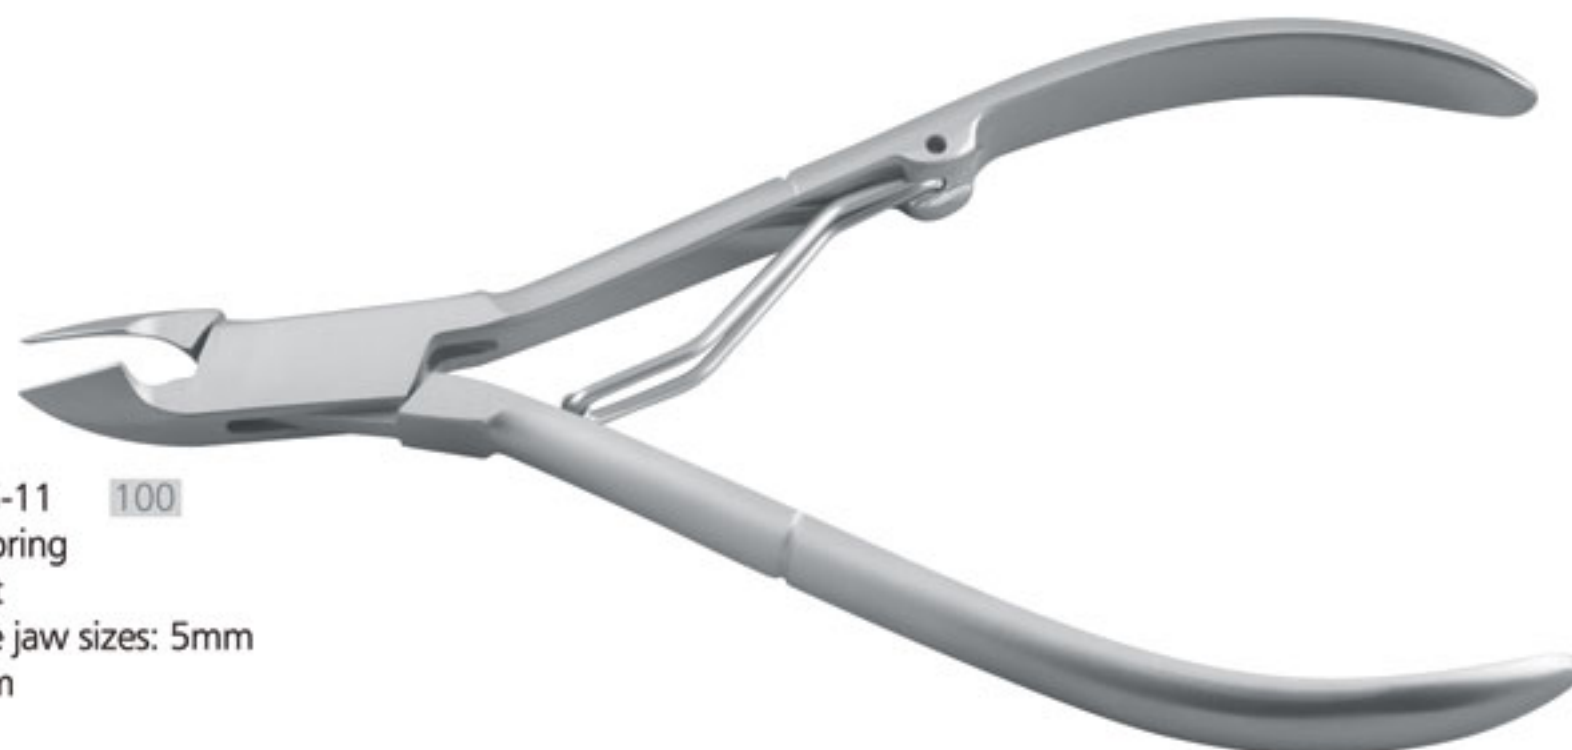

90-3355-11 100
Single Spring
Box Joint
Available jaw sizes: 5mm
11.50 cm