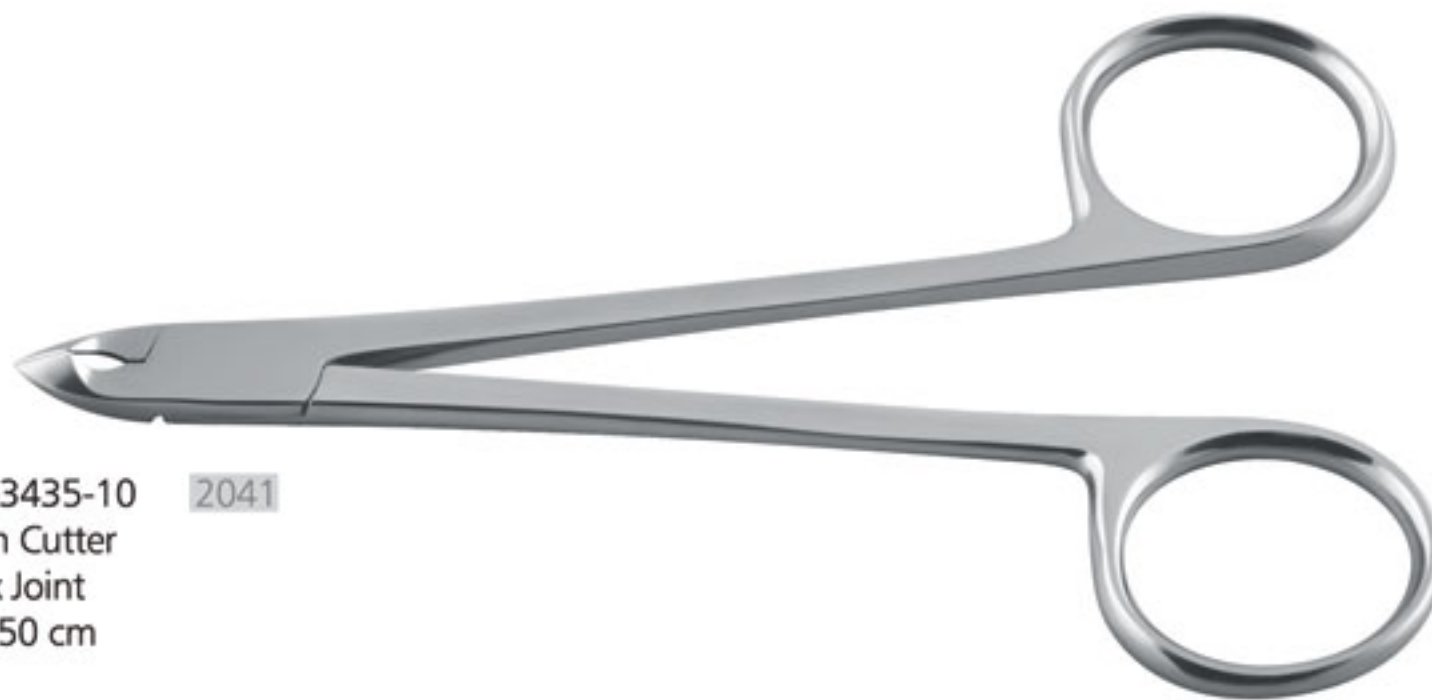

90-3435-10 **2041**
Skin Cutter
Box Joint
10.50 cm