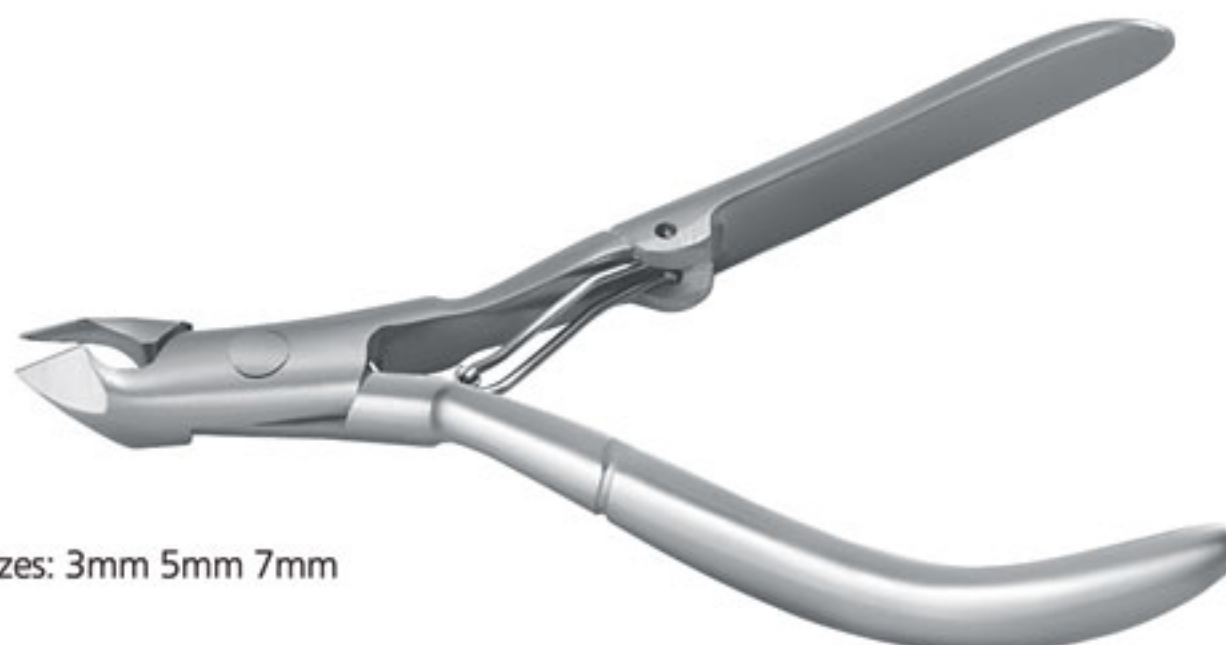

90-3400-10
Double Spring
Lap Joint
Partial Gold Plated
Available jaw sizes: 3mm 5mm 7mm
10.00 cm