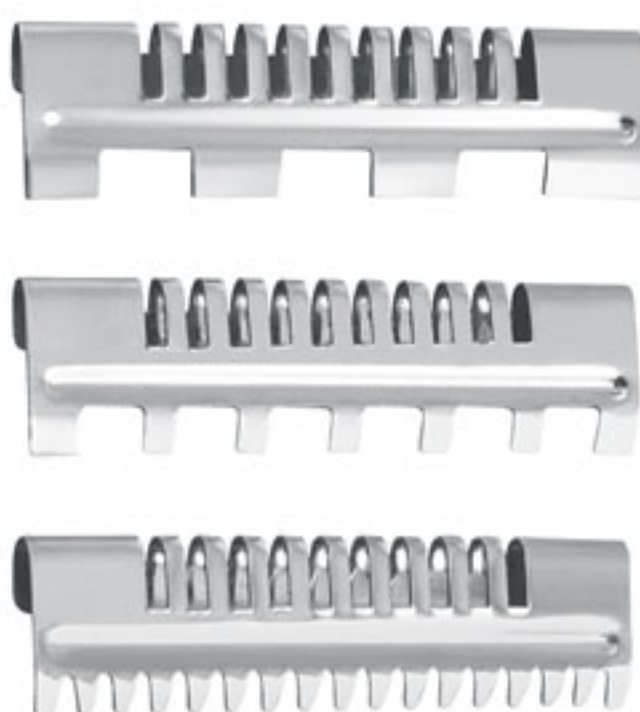

90-6415-00
Blades For Thinning Razors
Set of 3