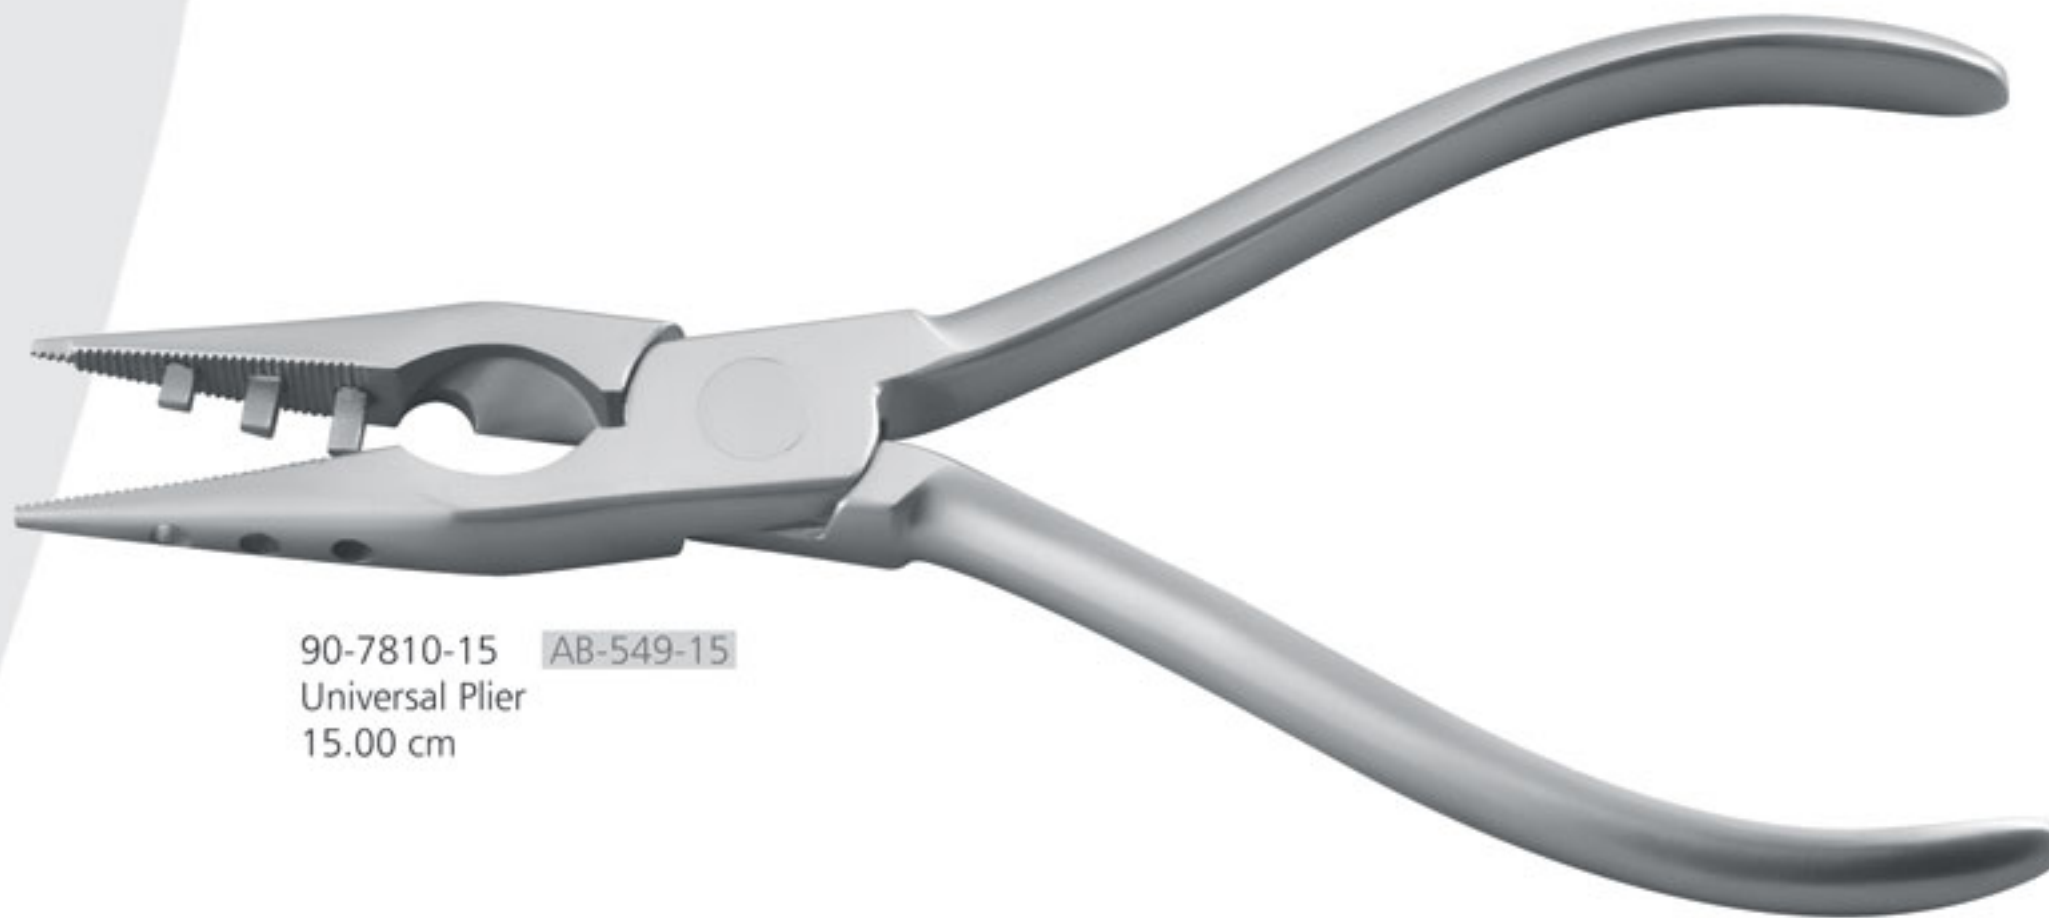

90-7750-16
Utility Scissors
Plastic Handle, Available in Various colors
16.00 cm

90-7755-12
Utility Scissors
Plastic Handle, Available in Various colors
12.00 cm

90-7760-19
Utility Scissors
Plastic Handle, Available in Various colors
19.00 cm

90-7800-11 **221**
Feilchenfeld Splinter Forcep
11.00 cm

90-7805-14 **AB-548-14**
Patent Plier
14.00 cm

90-7810-15 **AB-549-15**
Universal Plier
15.00 cm

Certified:

ISO 9001 : 2008

ISO 14001 : 2004

ISO 13485 : 2003