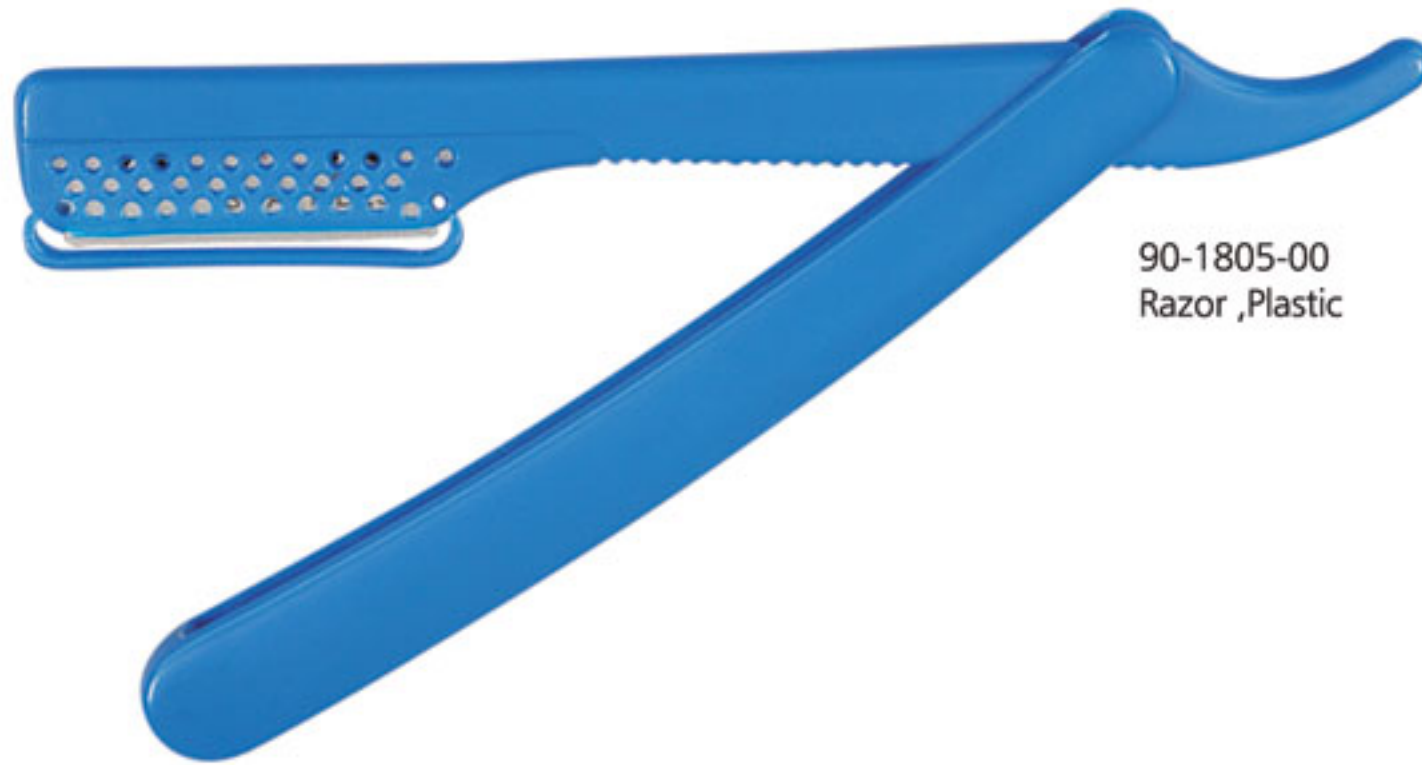

90-1805-00
Razor ,Plastic