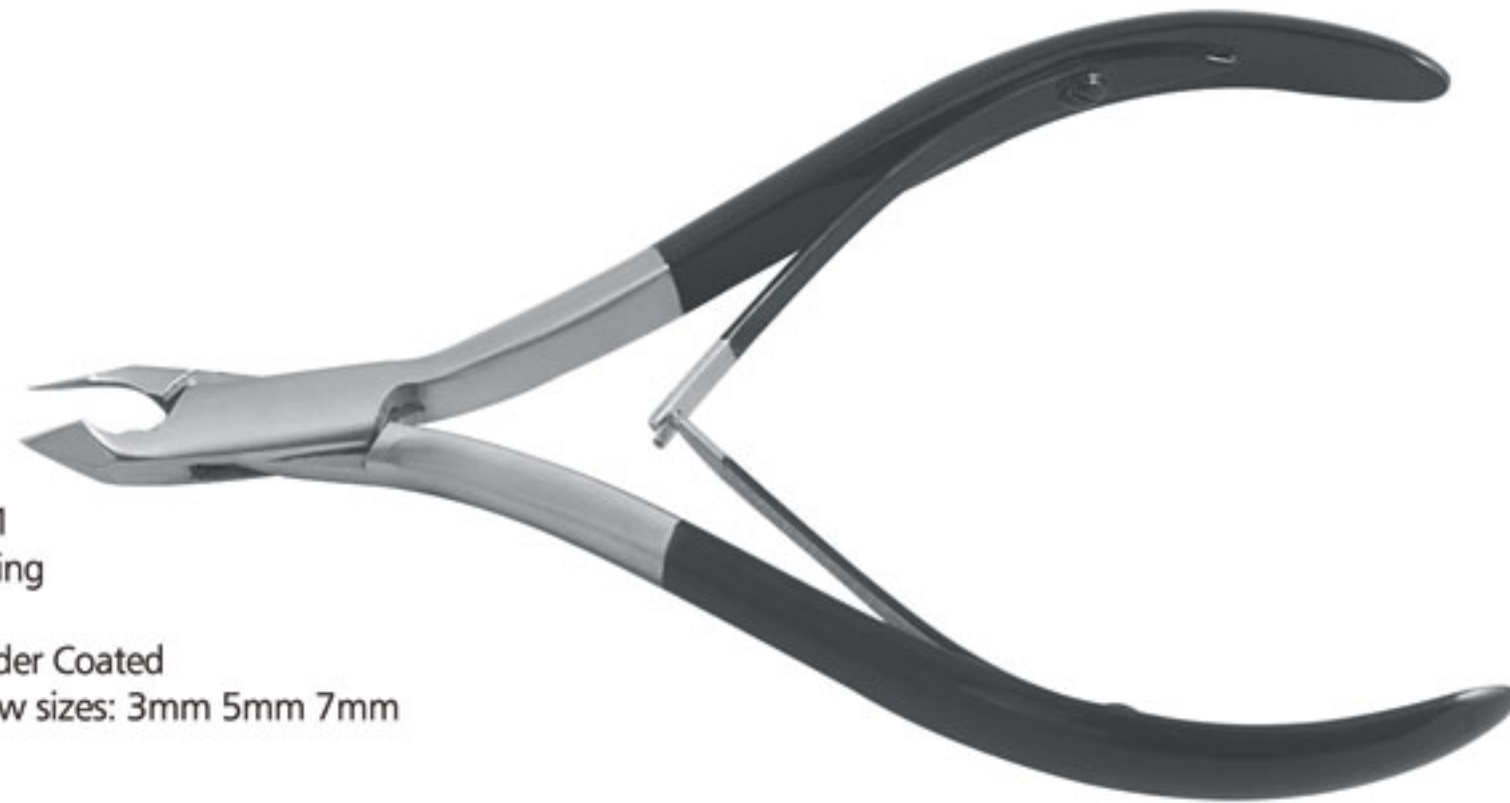

Cuticle Nippers