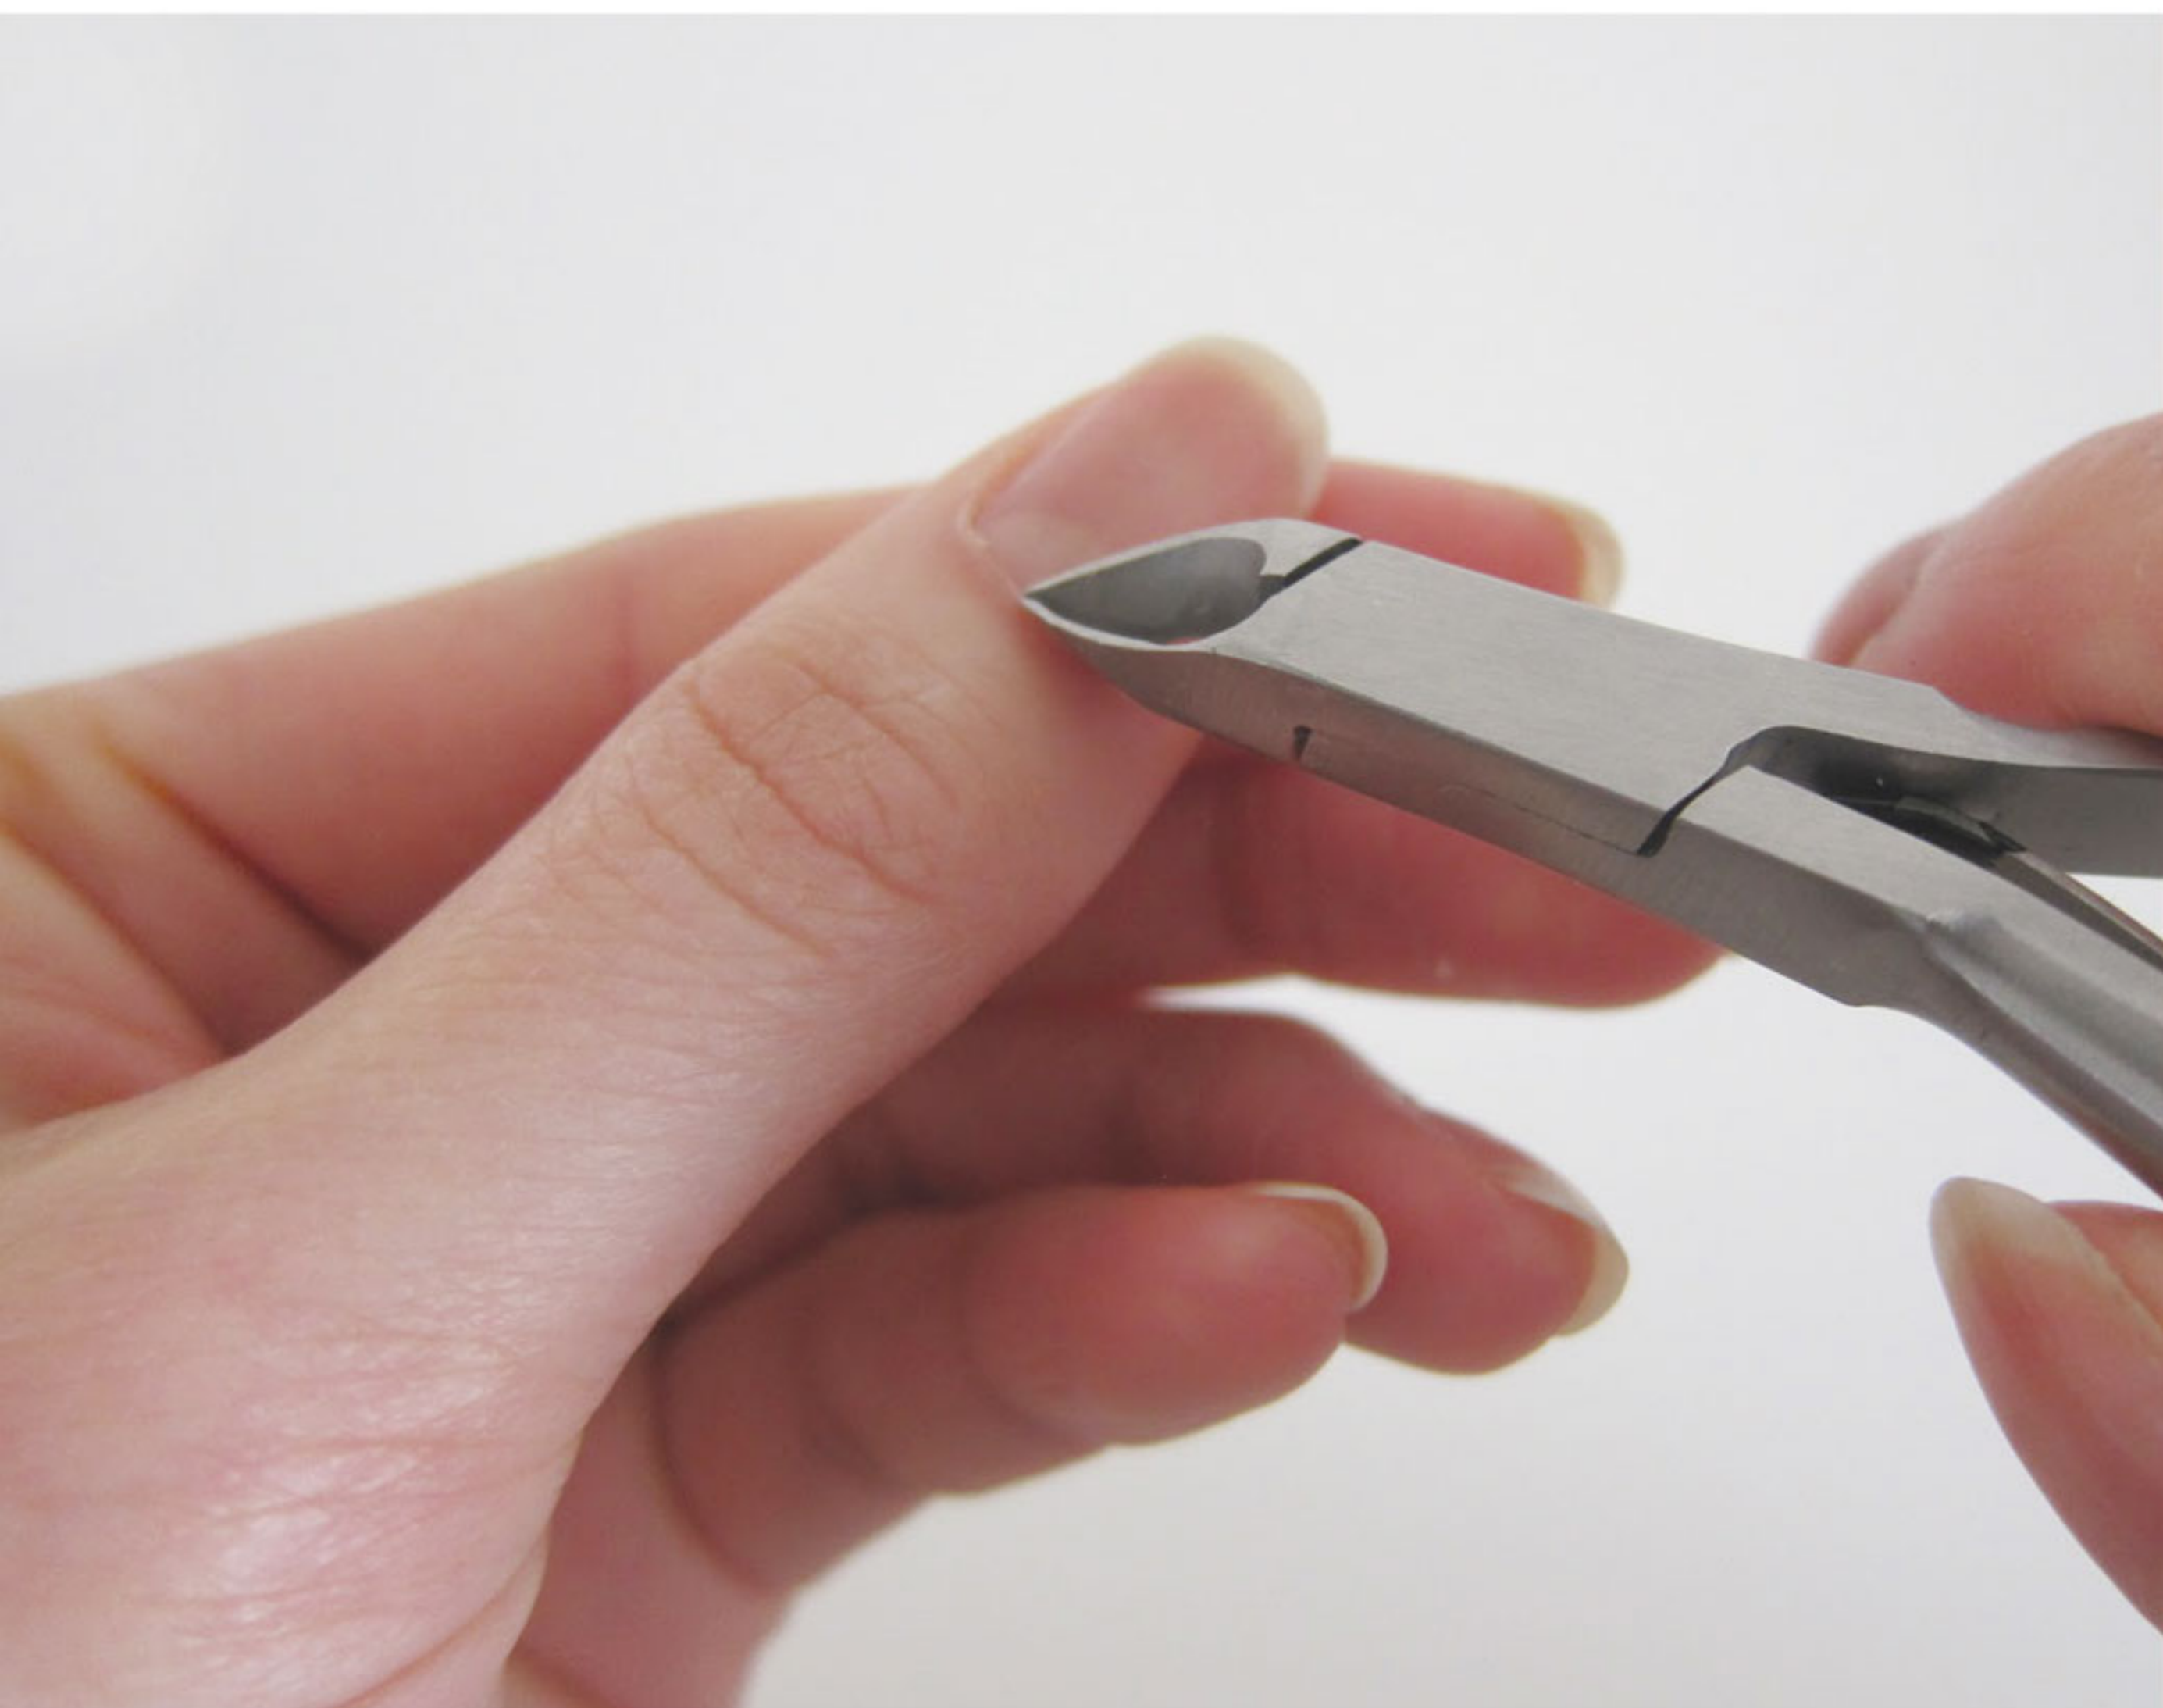

Professional Cuticle Scissors

90-3000-09
Straight
90-3001-09
Curved
Titanium Coated
Professional Cuticle Scissors
9.00 cm

90-3005-09
Straight
90-3006-09
Curved
Titanium Coated
Professional Cuticle Scissors
9.00 cm