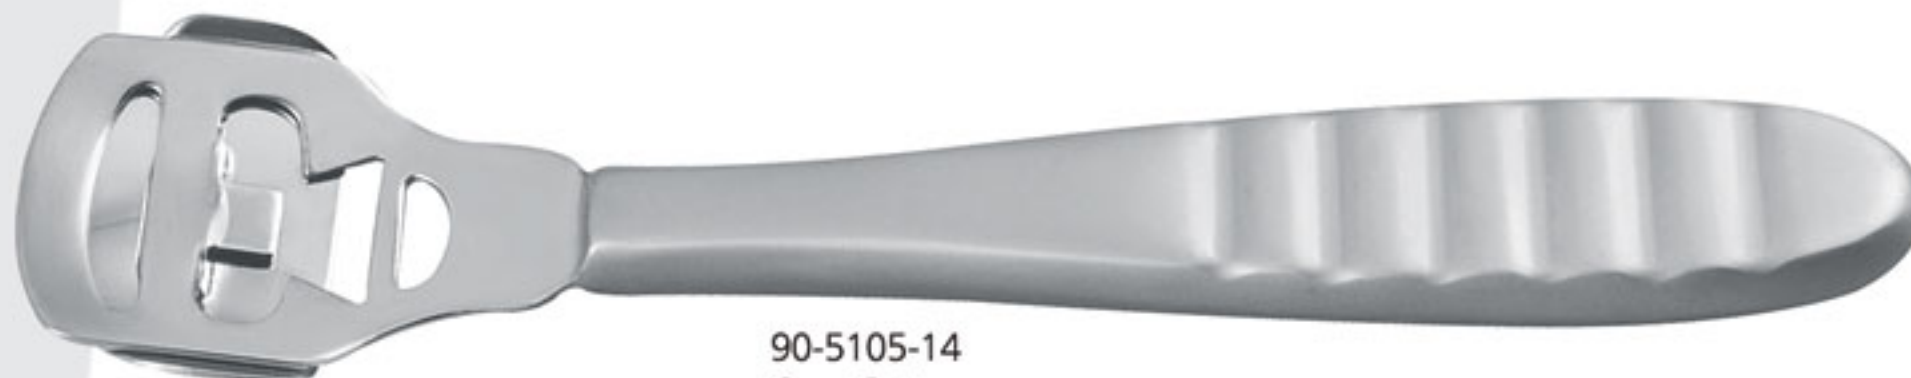

90-4875-16 4296
Pedicure Instrument
Double Ended
16.00 cm

90-4880-13 CE-MB44-524
Sonde Hook No. 1
Double Ended
13.00 cm

Toe Nail Scissors & Corn Cutters

90-5000-11
Toe Nail Scissors
11.00 cm

90-5100-14
Corn Cutter
14.00 cm