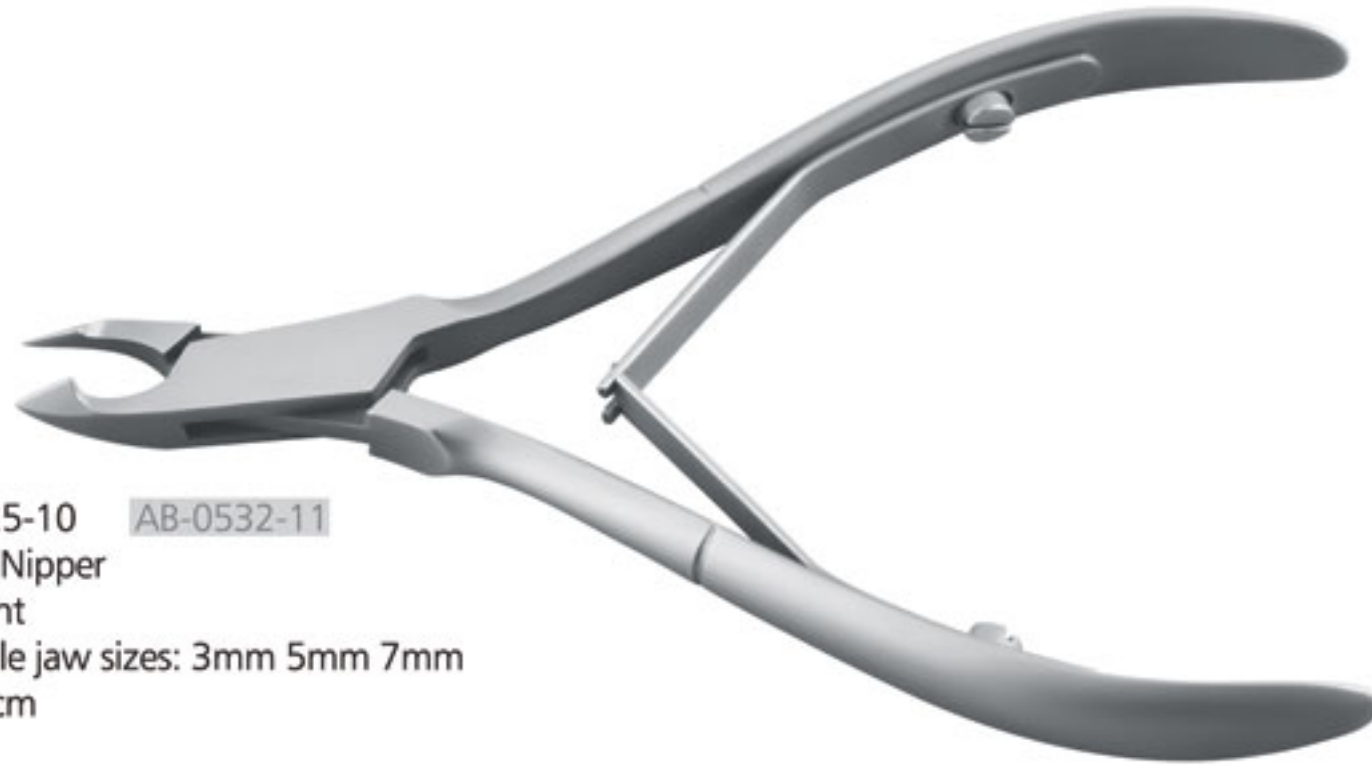

90-3425-10 **AB-0532-11**
Cuticle Nipper
Box Joint
Available jaw sizes: 3mm 5mm 7mm
10.00 cm