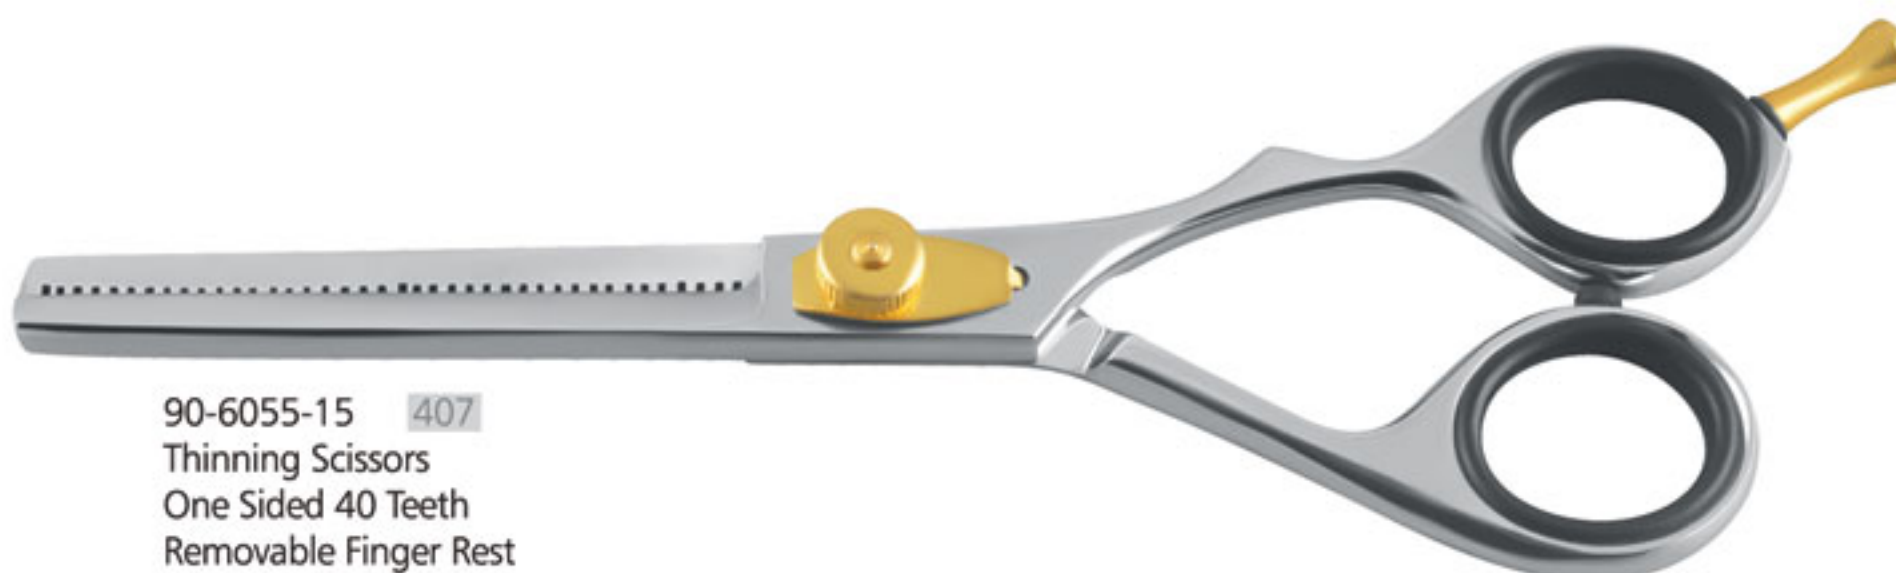

90-6055-15 407
Thinning Scissors
One Sided 40 Teeth
Removable Finger Rest
15.00 cm