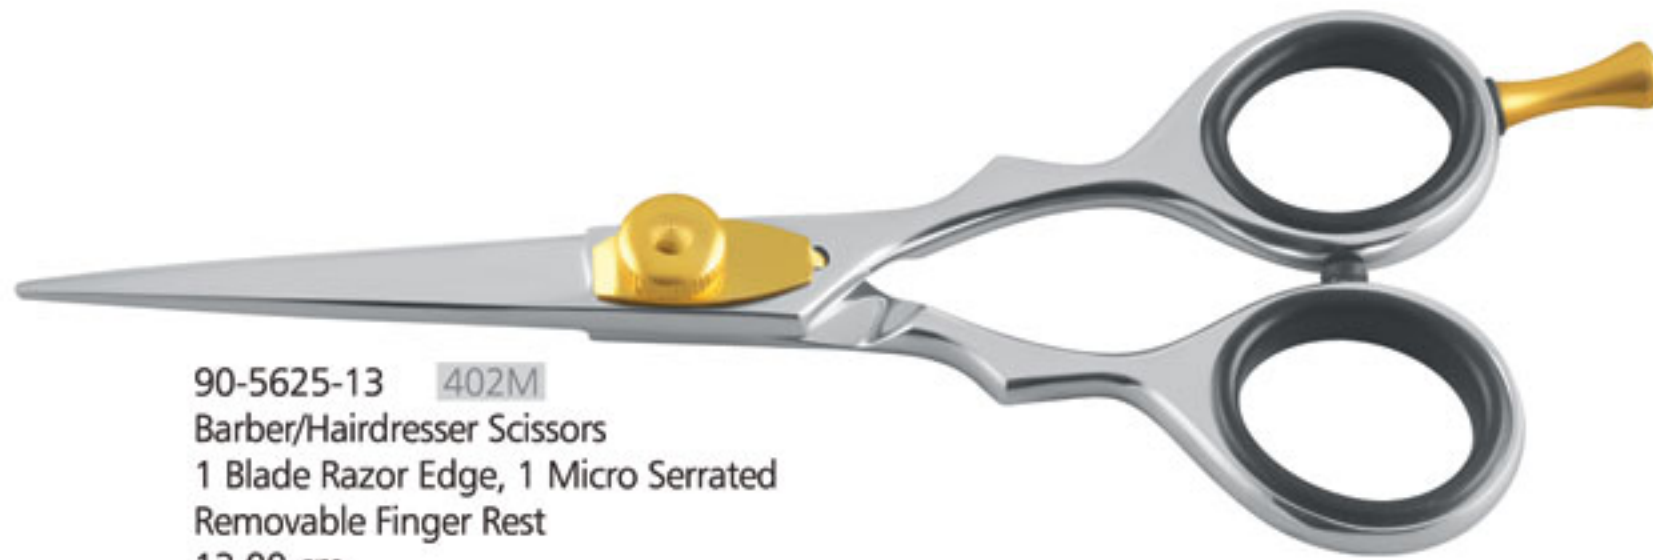

Professional Barber Shears

90-5600-16
Barber Scissors
Fixed Finger Rest
16.50 cm

90-5605-16
Barber Scissors
Removable Finger Rest
16.50 cm

90-5610-18
Barber Scissors
Removable Finger Rest
18.00 cm

90-5615-16
Barber Scissors
Removable Finger Rest
16.00 cm

Available finishes: Mirror, Matt, Full and Partial Gold Plated & Titanium Coated.

Professional Barber Shears

90-5620-14 402
Barber/Hairdresser Scissors
Removable Finger Rest
13.00 cm

90-5625-13 402M
Barber/Hairdresser Scissors
1 Blade Razor Edge, 1 Micro Serrated
Removable Finger Rest
13.00 cm