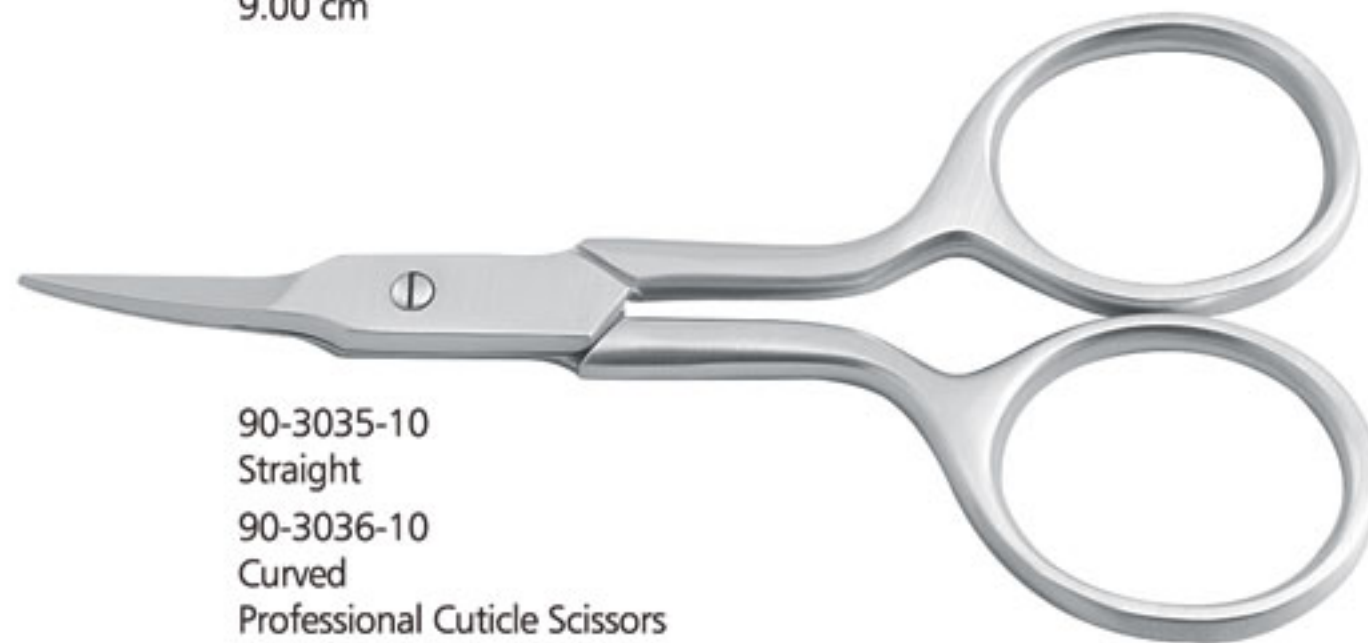

90-3030-09
Straight
90-3031-09
Curved
PVC Coated
Professional Cuticle Scissors
9.00 cm

90-3035-10
Straight
90-3036-10
Curved
Professional Cuticle Scissors
10.00 cm