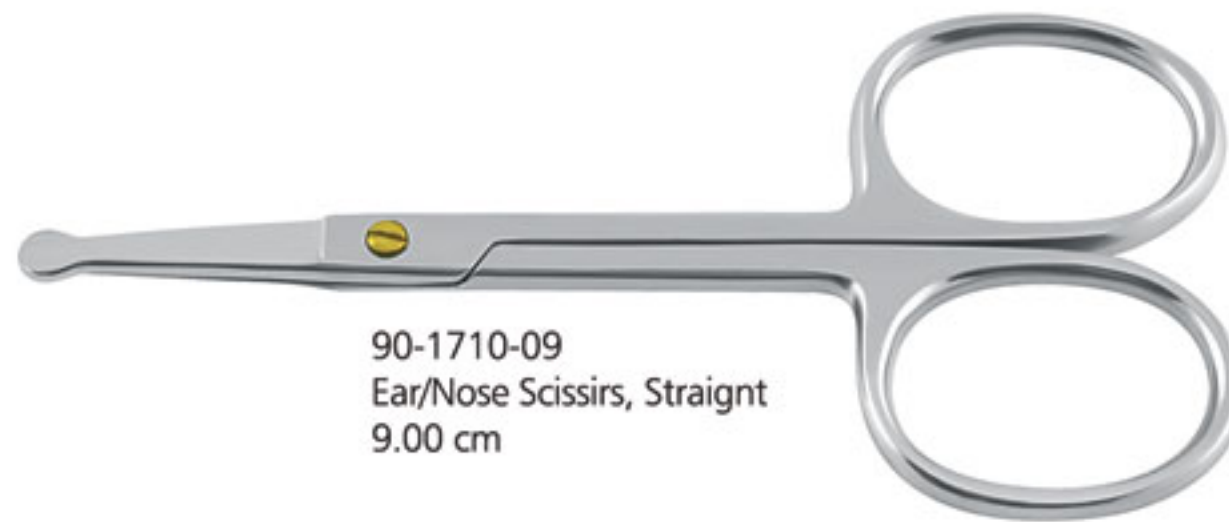

90-1710-09
Ear/Nose Scissors, Straight
9.00 cm