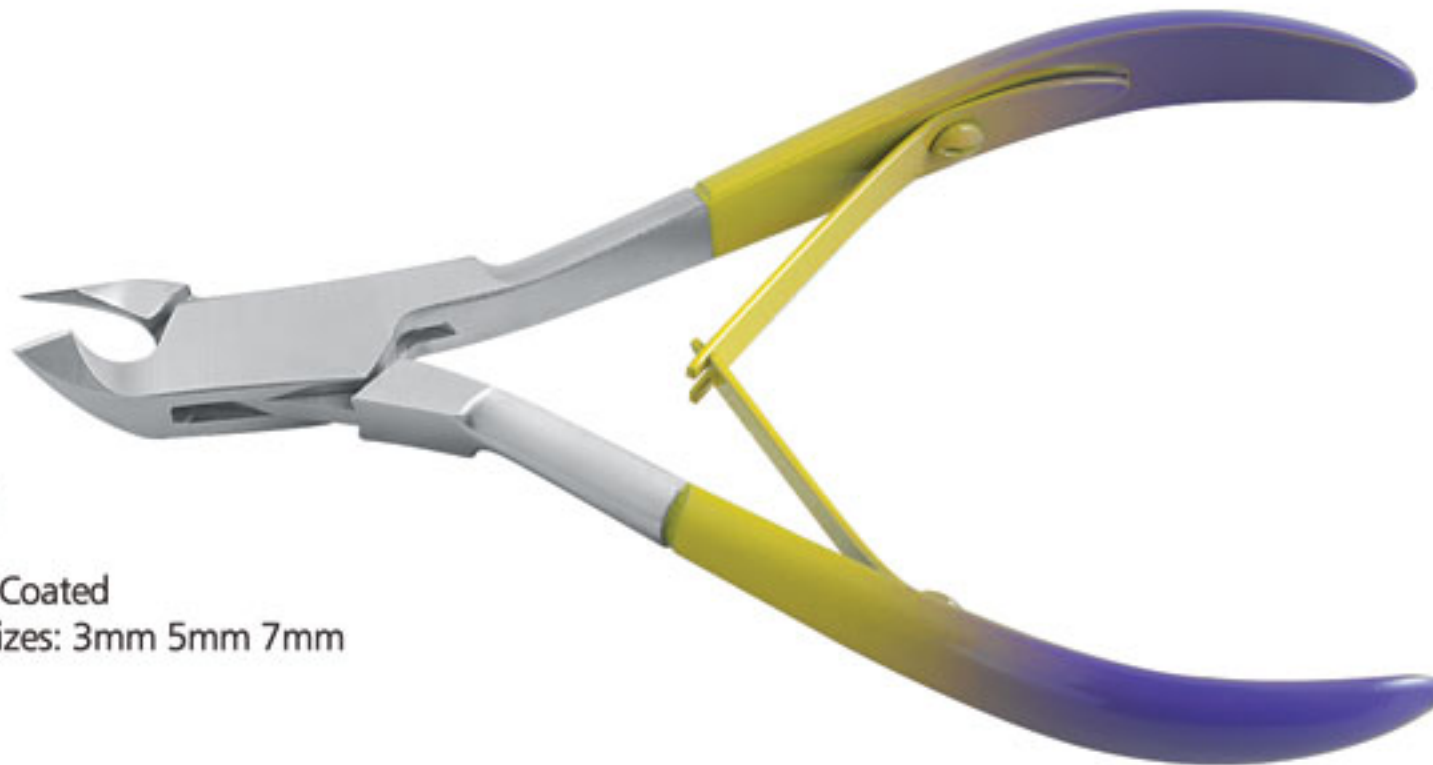

90-3310-10
Double Spring
Box Joint
Partial Powder Coated
Available jaw sizes: 3mm 5mm 7mm
10.50 cm