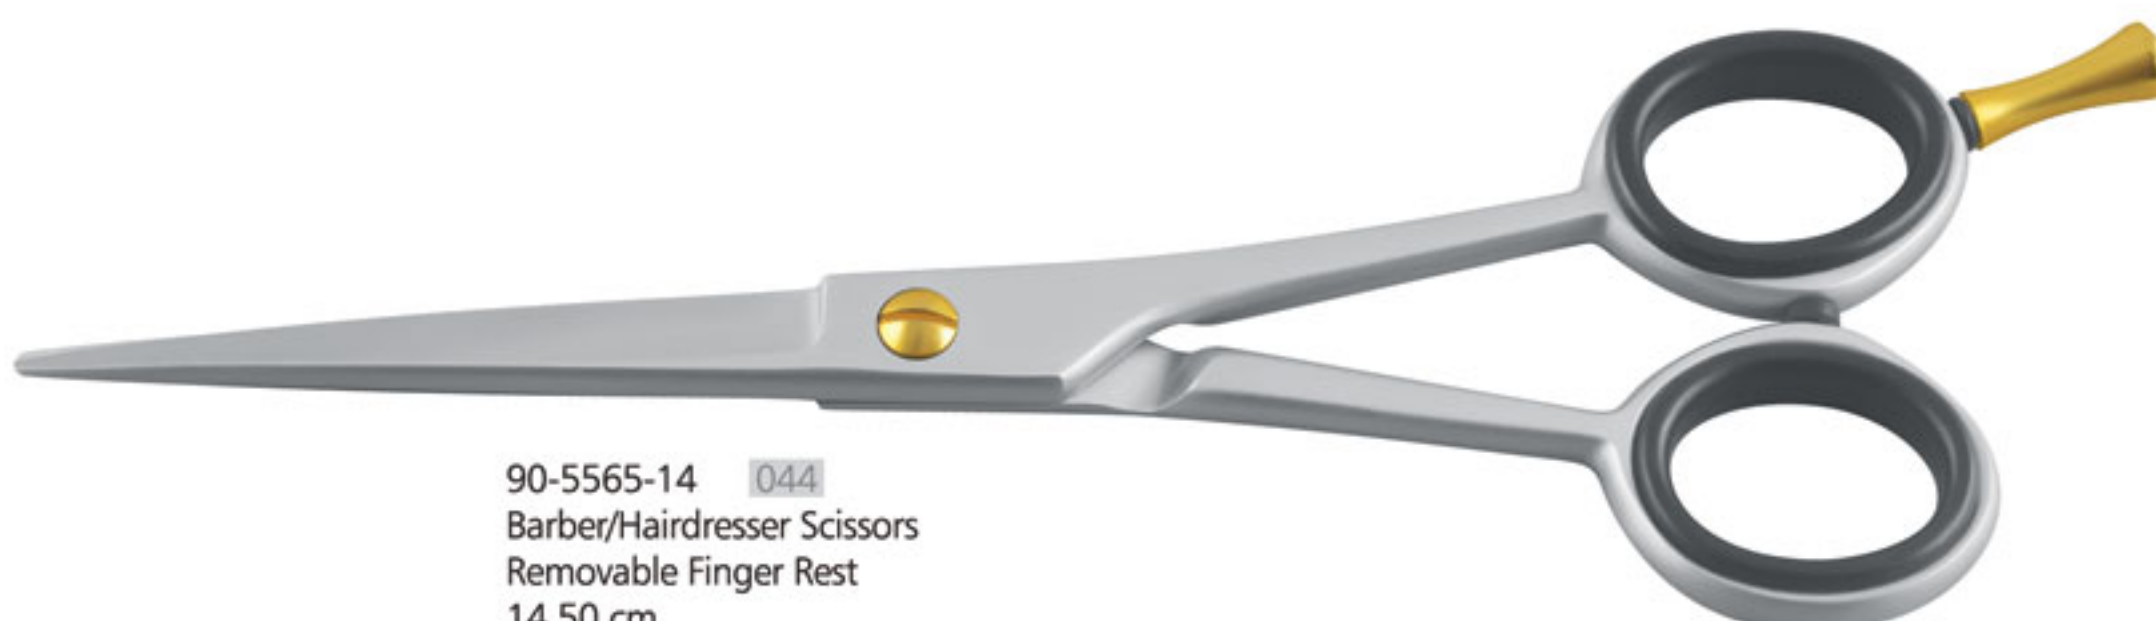

90-5525-15
Barber Scissors
Fixed Finger Rest
15.50 cm

90-5530-18
Barber Scissors, Super Cut
Fixed Finger Rest
18.00 cm

90-5535-21
Barber Scissors, Super Cut
Fixed Finger Rest
21.50 cm

90-5540-26
Barber Scissors, Super Cut
Fixed Finger Rest
26.00 cm

90-5545-15
Barber Scissors
Plastic Handles
15.00 cm

Professional Barber Shears

90-5550-15
Barber Scissors, Super Cut
15.00 cm

90-5555-15
Barber Scissors, Super Cut
15.00 cm

90-5560-12 **042**
Barber/Hairdresser Scissors
Razor Edge
Removable Finger Rest
12.50 cm